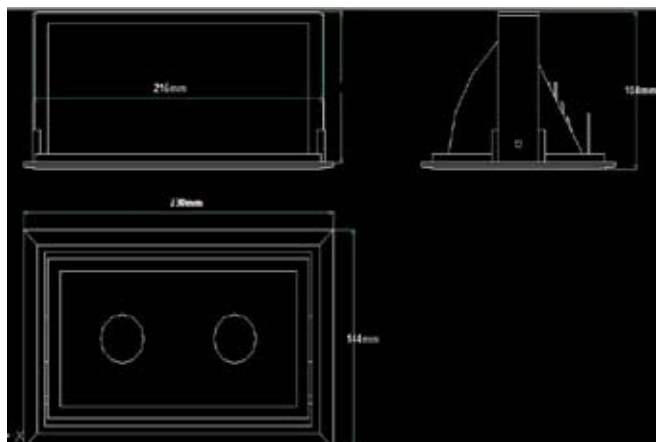

## Weights & Thermal Data

Lamp Type	Weight (kg)	Minimum Operating Temp (-20°C)	Maximum Ambient Temp (+40°C)
LED	1.5 Kgs		