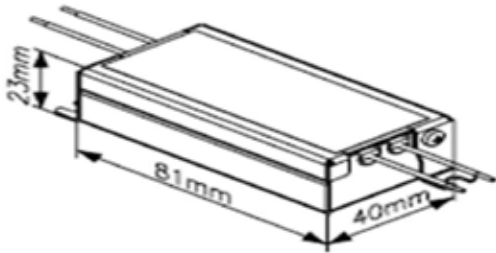

Mechanical Dimensions

Recommended Drivers

MODEL

D10CC350-1-7IP67

D10CC700-1-4

1000mA driver available on request

Available Light Output Colours

Order Details

Description Code	Lense Angle			LED Colour							
	6	12	25	C/W	N/W	W/W	R	G	B	A	
ARMEDA											
ED55-ARMEDA		*							*		
Example Order(*) ED55-ARMEDA-12-B											

We reserve the right to make changes at any time in order to maintain the highest product quality.

The Fountain Business Park Ellis Street Coatbridge ML5 3AA
Phone: 07540 479985 Email: sales@edenillumination.com

The Studio 55 Castle Terrace Leven Fife KY8 5EU
Phone: 07905 565604 Email: sales@edenillumination.com

Web: www.edenillumination.com

ARMEDA S/C REV-A SEP-2009