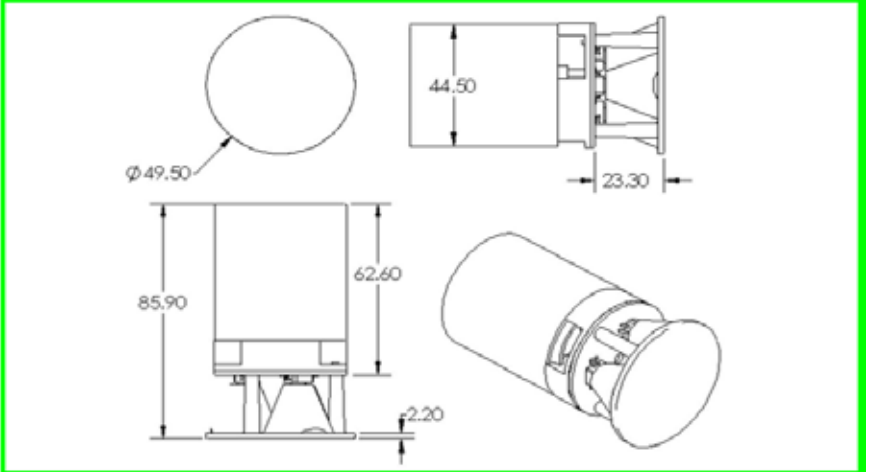

Mechanical Dimensions

Recommended Drivers

MODEL

D10CC350-1-7IP67

D10CC700-1-4

1000mA driver available on request

Available Light Output Colours

Order Details

Description Code	Lense Angle			LED Colour							
	6	12	25	C/W	N/W	W/W	R	G	B	A	
ARMEDA											
ED55-ARMEDA		*							*		
Example Order(*) ED55-ARMEDA-12-B											

We reserve the right to make changes at any time in order to maintain the highest product quality.

The Fountain Business Park Ellis Street Coatbridge ML5 3AA
Phone: 07540 479985 Email: sales@edenillumination.com

The Studio 55 Castle Terrace Leven Fife KY8 5EU
Phone: 07905 565604 Email: sales@edenillumination.com

Web: www.edenillumination.com

ARMEDA S/C REV-A SEP-2009