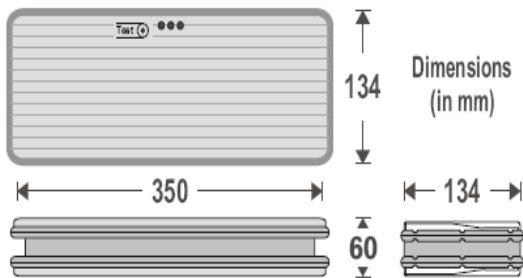

SELF-TESTING EMERGENCY LUMINAIRES WITH POWER LEDs

SELF-TESTING, MAINTAINED LUMINAIRES

TYPE	OPERATION VOLTAGE	CONSUMPTION	BATTERY	DURATION	LIGHT OUTPUT	WEIGHT
ED15-GR-390	220-240V AC/ 50-60Hz	7VA	3.6V / 1.5Ah	90 minutes	60lm / 115 lm	850 gr.
ED15-GR-392	220-240V AC/ 50-60Hz	7VA	3.6V / 3Ah	3 hours	60lm / 115lm	920 gr.

EMERGENCY LUMINAIRE FOR CBS

ED15-GR-394	220-240V AC/ 50-60Hz	7VA	-----	-----	70 lm	750 gr.

ACCESSORIES

ED15-A-100 Extension rod 40cm for ceiling installation

ED15-S-31100 Exit sticker

ED15-Á-2CRV Set of two convex diffusers, transparent with button

ED15-Á-2CRV/OPAL Set of two convex diffuser (OPAL) semi-transparent with button