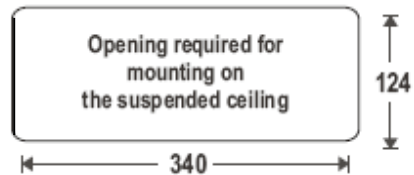

ACCESSORIES

ED15-Á-3016 Recess mounting base

ED15-Á-3018 Suspended ceiling mounting springs

ED15-C-101 Protective metallic grid 250x460x100mm

ED15-SP-114 Double sided marking panel (PVC 6mm.)

ED15-S-31100 Exit sticker for the "Easy Light" series