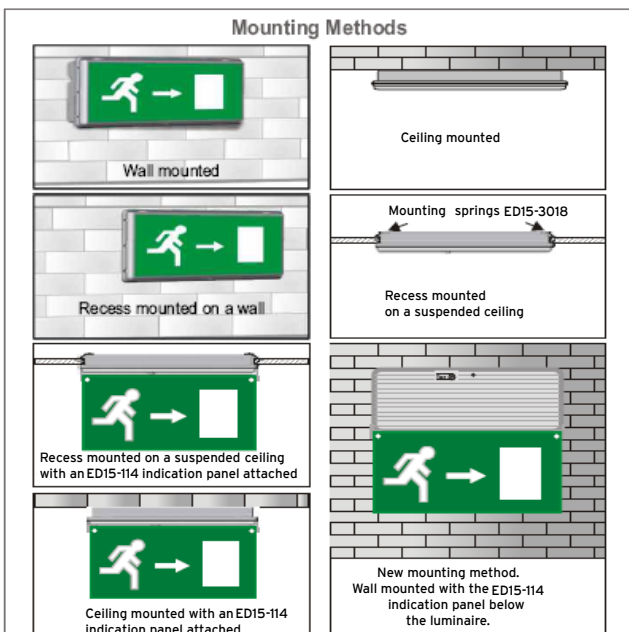

EMERGENCY LUMINAIRES WITH LEDs

Easy LEDs Light

> The luminaires of the "Easy LEDs Light" series were designed to be easily recess mounted in suspended ceilings and walls. The series contains all the required accessories.

Transparent self-adhesive legend included in the package

EDS-31100/S65L

EDS-31100/S65R

EDS-31100/S65D

Suitable for each direction

EMERGENCY LUMINAIRES WITH POWER LEDs FOR INTERIOR USE

NON MAINTAINED EMERGENCY LUMINAIRES

ACCESSORIES

ED15-Á-3016 Recess mounting base

ED15-Á-3018 Suspended ceiling mounting springs

ED15-C-101 Protective metallic grid 250x460x100mm

ED15-SP-114 Double sided marking panel (PVC 6mm.)

ED15-S-31100 Exit sticker for the "Easy Light" series