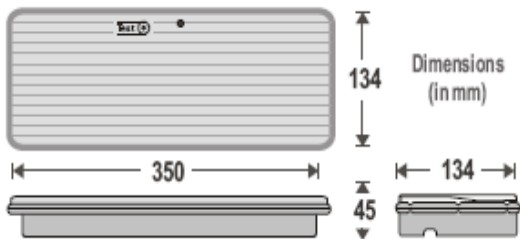

ACCESSORIES

ED15-Á-3016 Recess mounting base

ED15-Á-3018 Suspended ceiling mounting springs

ED15-C-101 Protective metallic grid 250x460x100mm

ED15-SP-114 Double sided marking panel (PVC 6mm.)

ED15-S-31100 Exit sticker for the "Easy Light" series