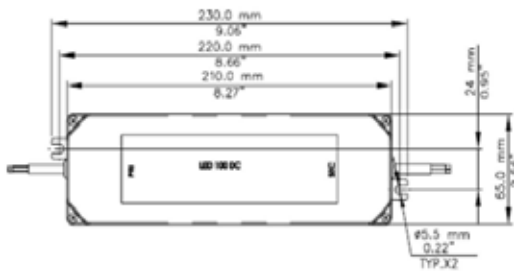

POLARIS

Weights & Thermal Data

Lamp Type	Weight (kg)	Minimum Operating Temp (-10 °C)	Maximum Ambient Temp (+40 °C)
LED	.08grams		

LIGHTING PERFORMANCE

Light Source	LED Qty	Lumen Output	Expected Lifetime
Luxeon Rebel	1	73.5	50,000hrs +

INPUT DATA

Drive Current	Input Voltage	Power Supply Type	Input Connection
N/A	7-30V DC	Constant Voltage DC	500mm flying Lead

OPERATING DETAILS

LED Drive Current	Ambient Temp Range
350mA	-10 to +40 Degrees C

Mechanical Dimensions

Recommended Drivers

MODEL

D6CV12 - D100CV12

Available Light Output Colours

Order Details

Description Code	LED Colour							Lense Angle Frosted 6-15-25-40			
	C/W	N/W	R	G	B	A	FR	6	15	25	40
POLARIS S/C											
ED55-POLARIS		*							*		