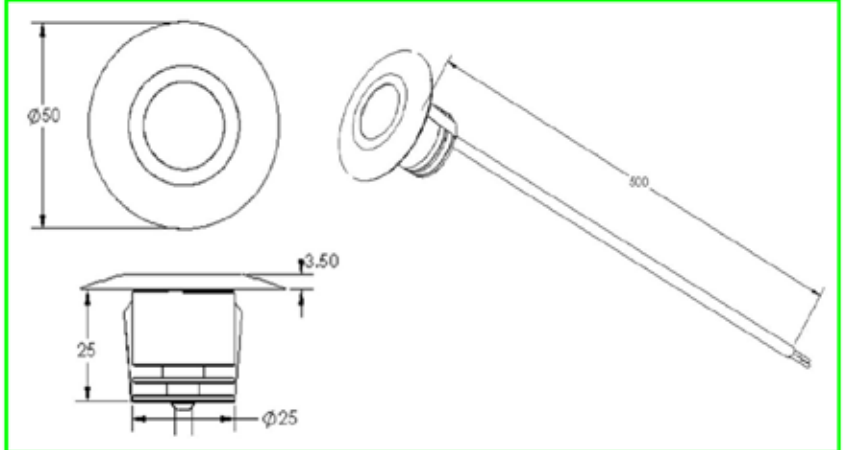

INPUT DATA

Drive Current	Input Voltage	Power Supply Type	Input Connection
N/A	7-30V DC	Constant Voltage DC	500mm flying Lead

OPERATING DETAILS

LED Drive Current	Ambient Temp Range
350mA	-10 to +40 Degrees C

Mechanical Dimensions

Recommended Drivers

MODEL

D6CV12 - D100CV12

Available Light Output Colours

Order Details

Description Code	LED Colour							Lense Angle Frosted 6-15-25-40			
	C/W	N/W	R	G	B	A	FR	6	15	25	40
POLARIS S/C											
ED55-POLARIS		*							*		