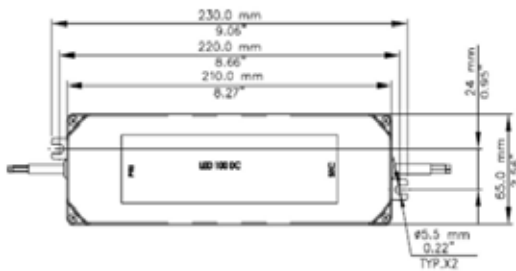

REVO

Weights & Thermal Data

Lamp Type	Weight (kg)	Minimum Operating Temp (-10°C)	Maximum Ambient Temp (+40°C)
LED	.08grams		

LIGHTING PERFORMANCE

Light Source	LED Qty	Lumen Output	Expected Lifetime
Luxeon Rebel	1 - 2 or 3	80 TYPICAL	50,000hrs +

INPUT DATA

Drive Current	Input Voltage	Power Supply Type	Input Connection
N/A	12-30V DC	Constant Voltage DC	Flying Lead

OPERATING DETAILS

LED Drive Current	Ambient Temp Range
350mA	-10 to +40 Degrees C