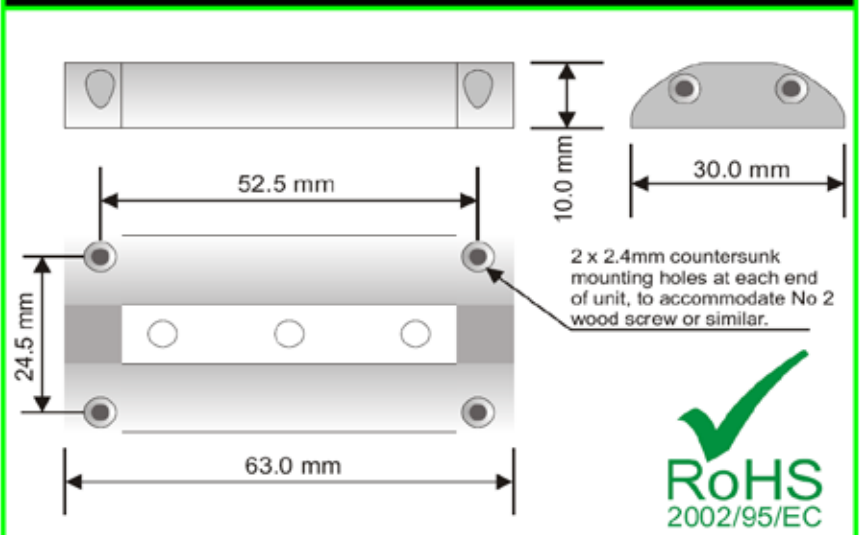

Mechanical Dimensions