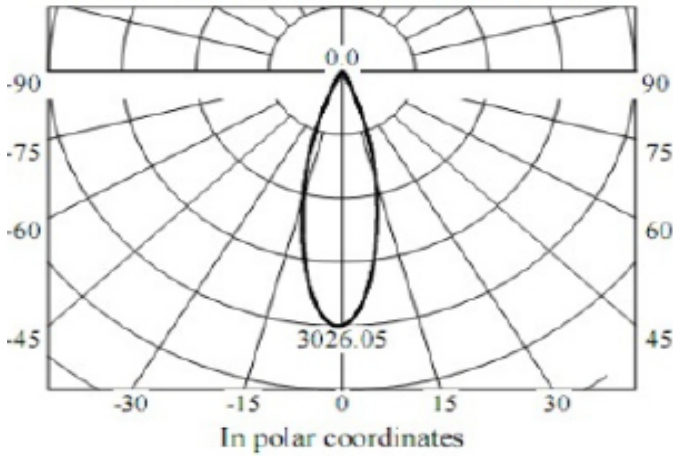

Luminous Intensity Diagram Curve

Weights & Thermal Data

Lamp Type	Weight (kg)	Minimum Operating Temp (-10°C)	Maximum Ambient Temp (+40°C)
LED	.6Kg		

Order Details

Description Code	Beam Angle 15-30-45 Degs			Driver Options		LED Colour Option					
	15 Degs	30 Degs	45 Degs	NON DIMMABLE DIMMABLE		Warm-white	Cool White	Red	Green	Blue	Amber
DENEVA-6	15 Degs	30 Degs	45 Degs	NON DIMMABLE DIMMABLE		Warm-white	Cool White	Red	Green	Blue	Amber
ED20-DEN-6	15d	30d	45d	ND	D	WW	CW	R	G	B	A
*		*		*			*				
Example Order ED20-DEN-6-30d-ND-WW											

We reserve the right to make changes at any time in order to maintain the highest product quality.

The Fountain Business Park Ellis Street Coatbridge ML5 3AA
Phone: 07540 479985 Email: sales@edenillumination.com

The Studio 55 Castle Terrace Leven Fife KY8 5EU
Phone: 07905 565604 Email: sales@edenillumination.com

DENEVA-8 REV-A SEP-2009

Web: www.edenillumination.com

© Copyright www.edenilluminations.com