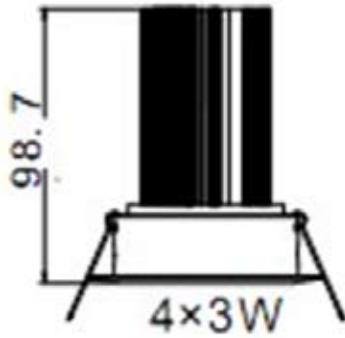

Luminous Intensity Diagram Curve

Weights & Thermal Data

Lamp Type	Weight (kg)	Minimum Operating Temp (-10°C)	Maximum Ambient Temp (+40°C)
LED	.6Kg		

Order Details

Description Code	Beam Angle 15-30-45 Degs			Driver Options		LED Colour Option					
	15 Degs	30 Degs	45 Degs	NON DIMMABLE DIMMABLE		Warm-white	Cool White	Red	Green	Blue	Amber
DENEVA-6	15 Degs	30 Degs	45 Degs	NON DIMMABLE DIMMABLE		Warm-white	Cool White	Red	Green	Blue	Amber
ED20-DEN-6	15d	30d	45d	ND	D	WW	CW	R	G	B	A
*		*		*			*				
Example Order ED20-DEN-6-30d-ND-WW											

We reserve the right to make changes at any time in order to maintain the highest product quality.

The Fountain Business Park Ellis Street Coatbridge ML5 3AA
Phone: 07540 479985 Email: sales@edenillumination.com

The Studio 55 Castle Terrace Leven Fife KY8 5EU
Phone: 07905 565604 Email: sales@edenillumination.com

DENEVA-8 REV-A SEP-2009

Web: www.edenillumination.com

© Copyright www.edenilluminations.com