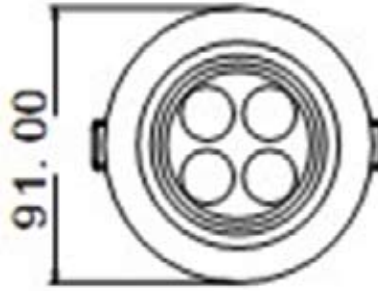

Luminous Intensity Diagram Curve

Weights & Thermal Data

Lamp Type	Weight (kg)	Minimum Operating Temp (-10°C)	Maximum Ambient Temp (+40°C)
LED	.6Kg		

Order Details

Description Code	Beam Angle 15-30-45 Degs			Driver Options		LED Colour Option					
	15 Degs	30 Degs	45 Degs	NON DIMMABLE DIMMABLE		Warm-white	Cool White	Red	Green	Blue	Amber
DENEVA-6	15 Degs	30 Degs	45 Degs	NON DIMMABLE DIMMABLE		Warm-white	Cool White	Red	Green	Blue	Amber
ED20-DEN-6	15d	30d	45d	ND	D	WW	CW	R	G	B	A
*		*		*			*				
Example Order ED20-DEN-6-30d-ND-WW											

We reserve the right to make changes at any time in order to maintain the highest product quality.

The Fountain Business Park Ellis Street Coatbridge ML5 3AA
Phone: 07540 479985 Email: sales@edenillumination.com

The Studio 55 Castle Terrace Leven Fife KY8 5EU
Phone: 07905 565604 Email: sales@edenillumination.com

DENEVA-8 REV-A SEP-2009

Web: www.edenillumination.com

© Copyright www.edenilluminations.com