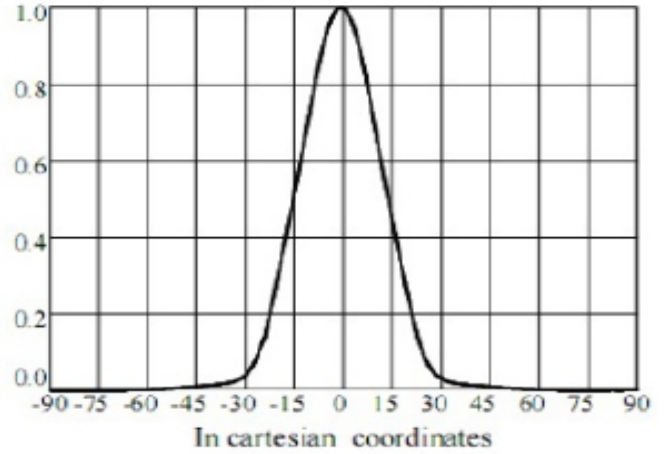

Luminous Intensity Diagram Curve

Weights & Thermal Data

Lamp Type	Weight (kg)	Minimum Operating Temp (-10°C)	Maximum Ambient Temp (+40°C)
LED	.6Kg		

Order Details

Description Code	Beam Angle 15-30-45 Degs			Driver Options		LED Colour Option					
	15 Degs	30 Degs	45 Degs	NON DIMMABLE DIMMABLE		Warm-white	Cool White	Red	Green	Blue	Amber
DENEVA-6	15 Degs	30 Degs	45 Degs	NON DIMMABLE DIMMABLE		Warm-white	Cool White	Red	Green	Blue	Amber
ED20-DEN-6	15d	30d	45d	ND	D	WW	CW	R	G	B	A
*		*		*			*				
Example Order ED20-DEN-6-30d-ND-WW											

We reserve the right to make changes at any time in order to maintain the highest product quality.

The Fountain Business Park Ellis Street Coatbridge ML5 3AA
Phone: 07540 479985 Email: sales@edenillumination.com

The Studio 55 Castle Terrace Leven Fife KY8 5EU
Phone: 07905 565604 Email: sales@edenillumination.com

DENEVA-8 REV-A SEP-2009

Web: www.edenillumination.com

© Copyright www.edenilluminations.com