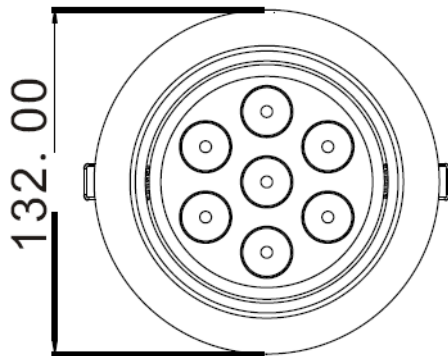

# MABO

Lamp Head Adjustable +/- 30 Degs

118mm

7x3W

## Light Distributions