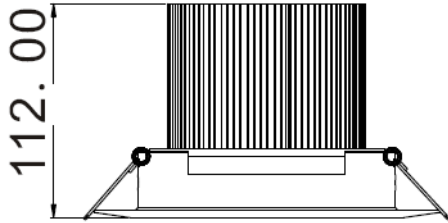

MABO

Lamp Head Adjustable +/- 30 Degs

118mm

7x3W