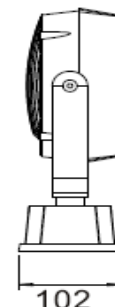

MATEO

Product introduction:

ED20-MATEO-Circular spot lamp is structured by entire Aluminum alloy. The big area for heat sinking can efficiently and rapidly lead out the heat generated by the LED lamp and ensures the lifespan of the LED lamp. The lamp holder can turn 180° due to its reasonable installation structure. The special crafts used to handle the body of the lamp make it beautiful, anti-corrosive and anti-tarnish.

ED20-MATEO-1/3(R/Y) input voltage: AC110V, AC220V, DC24V, DC36V (optional)
 Input power: 38W
 viewing angle: 6°~60°(optional)
 spot distance: 1.5m~30m

ED20-MATEO-1/3(G/B/W) input voltage: AC110V, AC220V, DC24V, DC36V (optional)
 Input power: 48W
 viewing angle: 6°~60°(optional)
 spot distance: 1.5m~30m