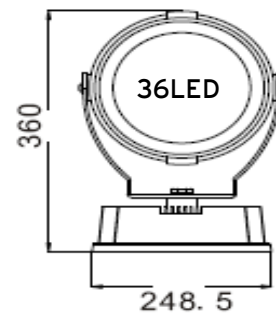

Application: landscape lighting, stage spot, architectural lighting, advertising board, etc.

Protective class: IP65

Parameter:

ED20-MATEO-1C input voltage: AC110V, AC220V, DC24V, DC36V (optional)
 input power: 40W
 color change mode: 256 class gray, 16Mfull color.
 color change control: DMX512
 viewing angle: 6°~60°(optional)
 spot distance: 1.5m~30m

ED20-MATEO-1/3(R/Y) input voltage: AC110V, AC220V, DC24V, DC36V (optional)
 Input power: 38W
 viewing angle: 6°~60°(optional)
 spot distance: 1.5m~30m

ED20-MATEO-1/3(G/B/W) input voltage: AC110V, AC220V, DC24V, DC36V (optional)
 Input power: 48W
 viewing angle: 6°~60°(optional)
 spot distance: 1.5m~30m

Weights & Thermal Data

Lamp Type	Weight (kg)	Minimum Operating Temp (-20°C)	Maximum Ambient Temp (+40°C)
LED	3.5Kgs		

Order Details

Description Code	Wattage				Beam Angle 8-15-30-45-60 Degs					LED Colour Option					Body Colour Grey-Black-Silver			
	110w	220w	DC24V	DC36V	8	15	30	45	60	R	Y	G	B	W	RGB	GR	BL	SI
MATEO																		
ED20-MATEO-C36		*					*			*							*	
ED20-MATEO-C18																		