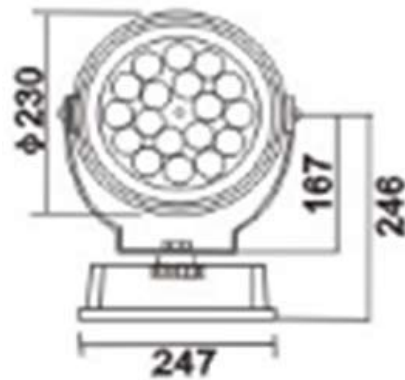

MATEO

Product introduction:

ED20-MATEO-Circular spot lamp is structured by entire Aluminum alloy. The big area for heat sinking can efficiently and rapidly lead out the heat generated by the LED lamp and ensures the lifespan of the LED lamp. The lamp holder can turn 180° due to its reasonable installation structure. The special crafts used to handle the body of the lamp make it beautiful, anti-corrosive and anti-tarnish.

Application: landscape lighting, stage spot, architectural lighting, advertising board, etc.

Protective class: IP65

Parameter:

ED20-MATEO-1C input voltage: AC110V, AC220V, DC24V, DC36V (optional)
 input power: 40W
 color change mode: 256 class gray, 16Mfull color.
 color change control: DMX512
 viewing angle: 6°~60°(optional)
 spot distance: 1.5m~30m

ED20-MATEO-1/3(R/Y) input voltage: AC110V, AC220V, DC24V, DC36V (optional)
 Input power: 38W
 viewing angle: 6°~60°(optional)
 spot distance: 1.5m~30m

ED20-MATEO-1/3(G/B/W) input voltage: AC110V, AC220V, DC24V, DC36V (optional)
 Input power: 48W
 viewing angle: 6°~60°(optional)
 spot distance: 1.5m~30m

Weights & Thermal Data

Lamp Type	Weight (kg)	Minimum Operating Temp (-20°C)	Maximum Ambient Temp (+40°C)
LED	3.5Kgs		

Order Details

Description Code	Wattage				Beam Angle 8-15-30-45-60 Degs					LED Colour Option					Body Colour Grey-Black-Silver			
	110w	220w	DC24V	DC36V	8	15	30	45	60	R	Y	G	B	W	RGB	GR	BL	SI
MATEO																		
ED20-MATEO-C36		*					*			*							*	
ED20-MATEO-C18																		