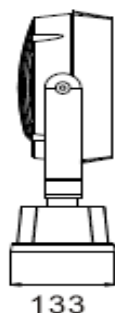

ED20-MATEO-1/3(R/Y) input voltage: AC110V, AC220V, DC24V, DC36V (optional)
 Input power: 38W
 viewing angle: 6°~60°(optional)
 spot distance: 1.5m~30m

ED20-MATEO-1/3(G/B/W) input voltage: AC110V, AC220V, DC24V, DC36V (optional)
 Input power: 48W
 viewing angle: 6°~60°(optional)
 spot distance: 1.5m~30m

Weights & Thermal Data

Lamp Type	Weight (kg)	Minimum Operating Temp (-20°C)	Maximum Ambient Temp (+40°C)
LED	3.5Kgs		

Order Details

Description Code	Wattage				Beam Angle 8-15-30-45-60 Degs					LED Colour Option					Body Colour Grey-Black-Silver			
	110w	220w	DC24V	DC36V	8	15	30	45	60	R	Y	G	B	W	RGB	GR	BL	SI
MATEO																		
ED20-MATEO-C36		*					*			*							*	
ED20-MATEO-C18																		