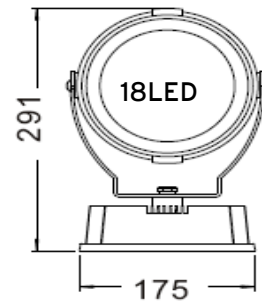

MATEO

Product introduction:

ED20-MATEO-Circular spot lamp is structured by entire Aluminum alloy. The big area for heat sinking can efficiently and rapidly lead out the heat generated by the LED lamp and ensures the lifespan of the LED lamp. The lamp holder can turn 180° due to its reasonable installation structure. The special crafts used to handle the body of the lamp make it beautiful, anti-corrosive and anti-tarnish.

Application: landscape lighting, stage spot, architectural lighting, advertising board, etc.

Protective class: IP65

Parameter:

ED20-MATEO-1C input voltage: AC110V, AC220V, DC24V, DC36V (optional)
 input power: 40W
 color change mode: 256 class gray, 16Mfull color.
 color change control: DMX512
 viewing angle: 6°~60°(optional)
 spot distance: 1.5m~30m

ED20-MATEO-1/3(R/Y) input voltage: AC110V, AC220V, DC24V, DC36V (optional)
 Input power: 38W
 viewing angle: 6°~60°(optional)
 spot distance: 1.5m~30m

ED20-MATEO-1/3(G/B/W) input voltage: AC110V, AC220V, DC24V, DC36V (optional)
 Input power: 48W
 viewing angle: 6°~60°(optional)
 spot distance: 1.5m~30m

Weights & Thermal Data

Lamp Type	Weight (kg)	Minimum Operating Temp (-20°C)	Maximum Ambient Temp (+40°C)
LED	3.5Kgs		

Order Details

Description Code	Wattage				Beam Angle 8-15-30-45-60 Degs					LED Colour Option					Body Colour Grey-Black-Silver			
	110w	220w	DC24V	DC36V	8	15	30	45	60	R	Y	G	B	W	RGB	GR	BL	SI
MATEO																		
ED20-MATEO-C36		*					*			*							*	
ED20-MATEO-C18																		