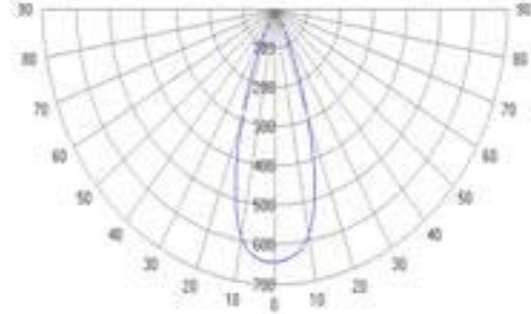

VENUS-4S

Light Distributions

Novelty series I (60° angle)

Weights & Thermal Data

| Lamp Type | Weight (kg) | Minimum Operating Temp (-20°C) | Maximum Ambient Temp (+40°C) |
|-----------|-------------|--------------------------------|------------------------------|
| LED | 1.05kgs | | |