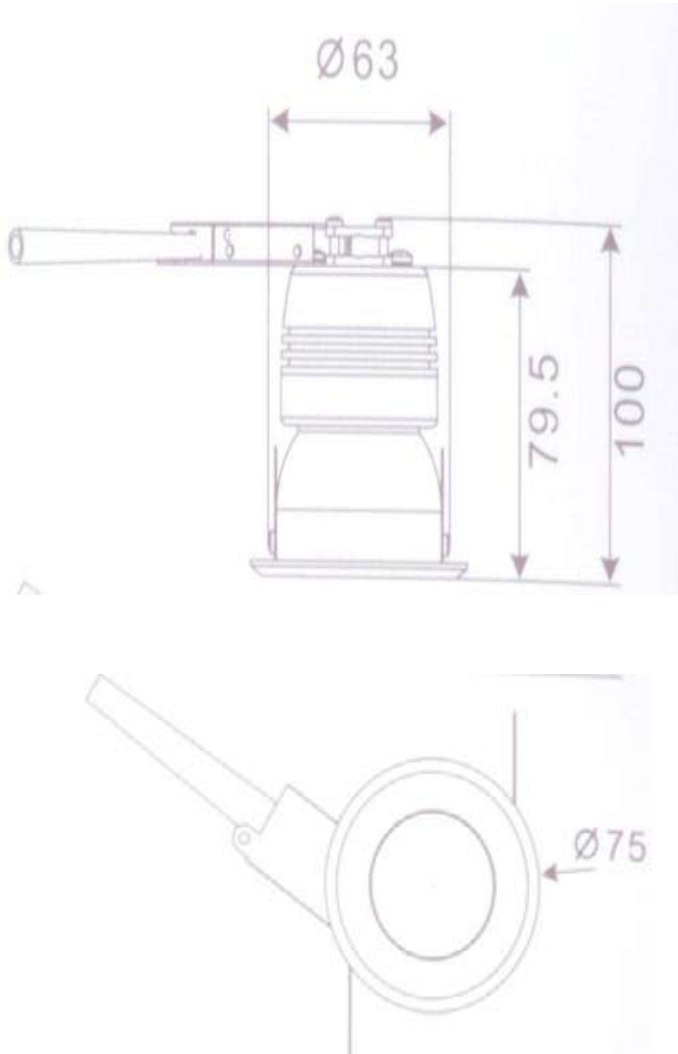

Venus4 Downlight Series 7w-10w

Special features

The Venus-4s is our new designed high power led downlight, which use CREE XLAMP MC-E LED, A lighting-class multi-chip led which provides four times the flux of the XR-E in the same footprint. X-Lamp MC-E LEDES can reduce led system complexity by reduce the number of components required.

Applications:

- Hotels,
- Shopping Malls,
- Retails,
- Hospitals,
- Residential areas

Features

| | |
|-----------------------------|---|
| Lumen Output | 550/750 |
| Wattage | 7 or 12 Watts |
| Input Power | 100 to 240 Volts |
| Efficacy | 75 lm/W |
| Color Temperature (CCT) | 3500K to 6500K |
| Color Rendering Index (CRI) | 75 |
| Beam Spread | 75 Degs |
| Rated Life | 50,000 Hrs |
| LEDs | 7W/10W CREE XLAMP MC-E LED |
| Housing | Die Cast Aluminium |
| Mounting Options | Recessed |
| Dimensions | (D) 75 x (H)100mm, cutout: 63mm |
| Power Supply | constant current external driver included |
| Warranty | 2 Years |
| Environment | IP20 |
| Approvals | CE Approved and ROHS Compliant |

VENUS-4S

Light Distributions

Novelty series I (60° angle)

Weights & Thermal Data

| Lamp Type | Weight (kg) | Minimum Operating Temp (-20°C) | Maximum Ambient Temp (+40°C) |
|-----------|-------------|--------------------------------|------------------------------|
| LED | 1.05kgs | | |

| Description Code | Lumen Output |
|------------------|--------------|
| VENUS-4S | |
| ED25-VEN-4S-7W | 550 |
| ED25-VEN-4S-10W | 750 |

Order Details

| Description Code | LED Colour Option | | | | | | | | Dimming | |
|---|-------------------|-----|----|----|---|---|---|---|---------|------|
| | 7w | 10w | WW | CW | R | G | B | A | Non | Dimm |
| VENUS-4S | | | | | | | | | Non | Dimm |
| ED25-VEN-4S | | | | | | | | | | |
| * | * | | | * | | | | | * | |
| Example Order(*) ED25-VEN-4S-7W-CW-Non | | | | | | | | | | |