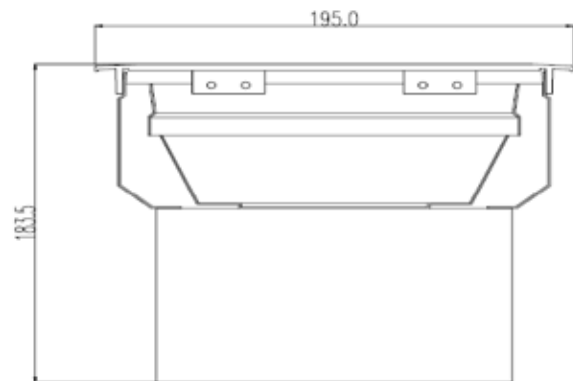

We reserve the right to make changes at any time in order to maintain the highest product quality.

The Fountain Business Park Ellis Street Coatbridge ML5 3AA
Phone: 07540 479985 Email: sales@edenillumination.com

The Studio 55 Castle Terrace Leven Fife KY8 5EU
Phone: 07905 565604 Email: sales@edenillumination.com

Web: www.edenillumination.com

STORM-4 REV-A SEP-2009

© Copyright www.edenilluminations.com