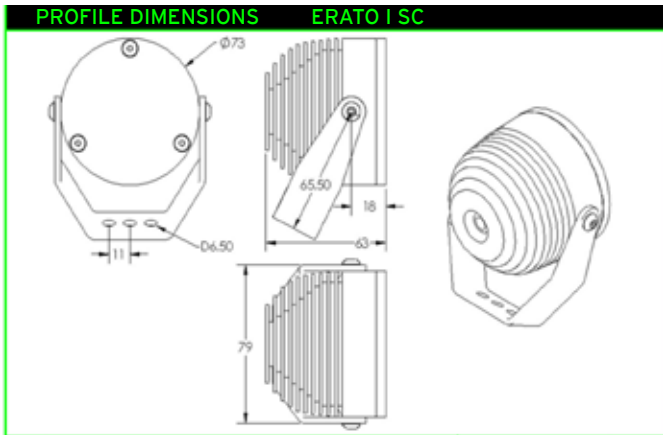

Features

Lumen Output	480 S/C
Wattage	1.2Watts per channel
Input Power	240 Volts
Efficacy	160 Lum/Watt
Color Temperature (CCT)	3100k - 6500k
Color Rendering Index (CRI)	85
Beam Spread	N-M-W
Rated Life	50,000 Hrs
LEDs	Seoul Semi P4 & P5
Housing	Machined Aluminium
Mounting Options	Surface
Dimensions	152Dia x 73Dia
Power Supply	350mA 700mA DMX
Voltage	12-30 Volts
Warranty	2 Years
Environment	IP67

ERATO

Weights & Thermal Data

Lamp Type	Weight (kg)	Minimum Operating Temp (-10°C)	Maximum Ambient Temp (+40°C)
LED	1.2Kg		

Recommended Drivers

Model

ED55-D10CC350-1-7IP67

ED55-D18CC700-3-6IP67

Description

ERATO I is a high powered miniature flood light, using the latest LED and optic technology incorporating 3 high power Seoul Semiconductor P4 LEDs, The unit offers excellent light output for various applications including wall lighting mood and effect lighting, architectural lighting or garden and ornamental lighting theatre stage lighting or bar and club venues The unit is available in a variety of single LED colours and can be mounted to floors, ceilings or walls using the bracket provided to create any mood or effect. The unit is IP67 rated for indoor or outdoor use. A ground spike is also available for soft ground installations