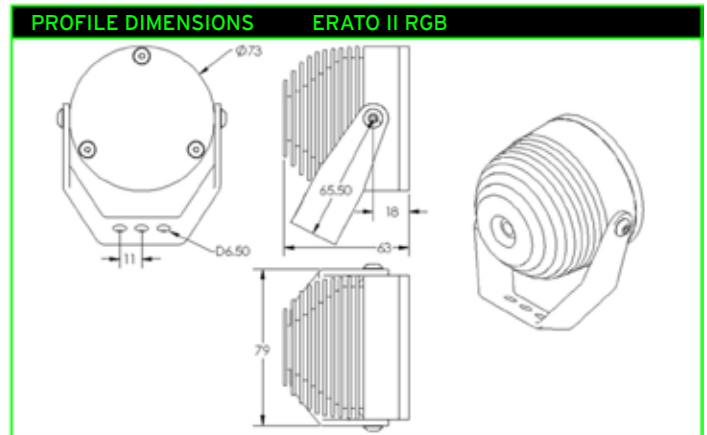

Features

Lumen Output	480 S/C
Wattage	1.2Watts per channel
Input Power	240 Volts
Efficacy	160 Lum/Watt
Color Temperature (CCT)	3100k - 6500k
Color Rendering Index (CRI)	85
Beam Spread	N-M-W
Rated Life	50,000 Hrs
LEDs	Seoul Semi P4 & P5
Housing	Machined Aluminium
Mounting Options	Surface
Dimensions	152Dia x 73Dia
Power Supply	350mA 700mA DMX
Voltage	12-30 Volts
Warranty	2 Years
Environment	IP67

ERATO

Weights & Thermal Data

Lamp Type	Weight (kg)	Minimum Operating Temp (-10°C)	Maximum Ambient Temp (+40°C)
LED	1.2Kg		

Recommended Drivers

Model

ED55-D10CC350-1-7IP67

ED55-D18CC700-3-6IP67

Description