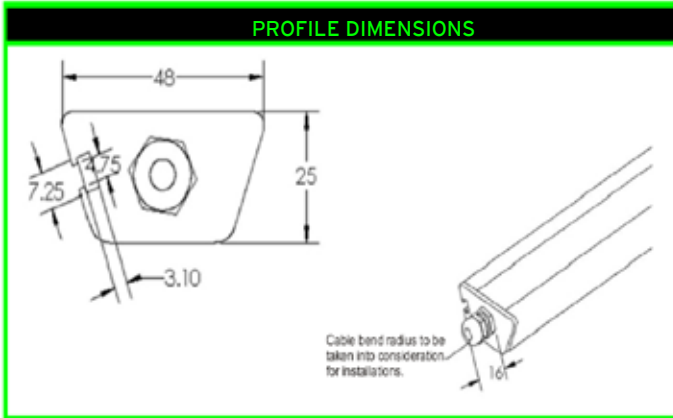

PETRINA

Recommended Drivers RGB

Model
ED55-DMX-350mA-36

Recommended Drivers S/C

Model
ED55-DC6CV12
ED55-D100CV12