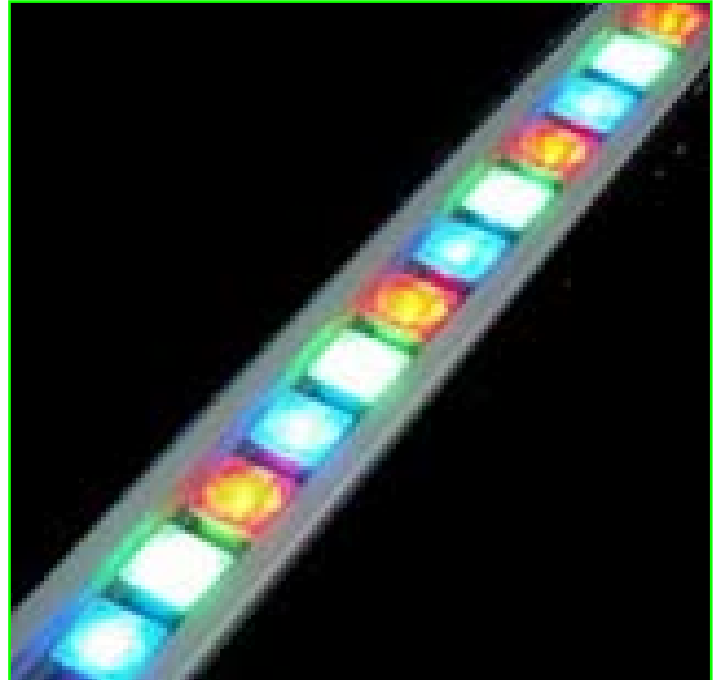

PETRINA

Recommended Drivers RGB

Model
ED55-DMX-350mA-36

Recommended Drivers S/C

Model
ED55-DC6CV12
ED55-D100CV12