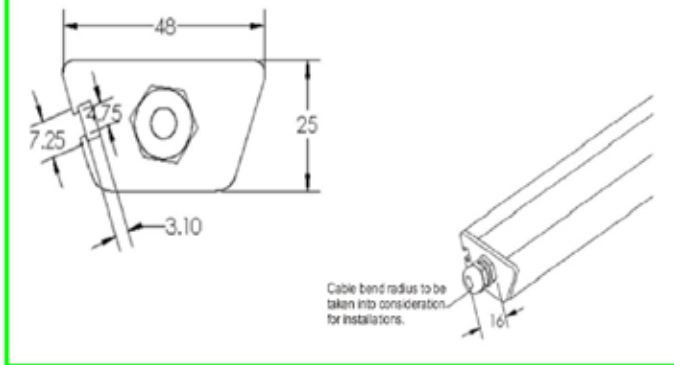

TAMARA

PROFILE DIMENSIONS

Recommended Drivers

Model

ED55-DC6CV12

ED55-D100CV12