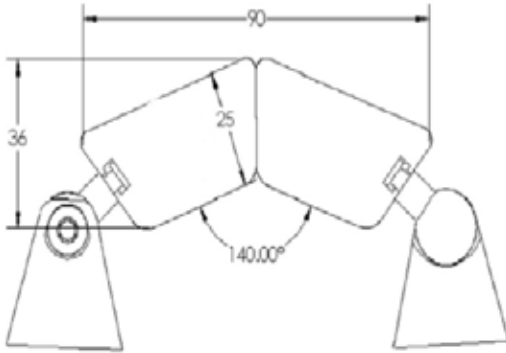

TAMARA-G

PROFILE DIMENSIONS

Recommended Drivers

Model

ED55-DC6CV12

ED55-D100CV12