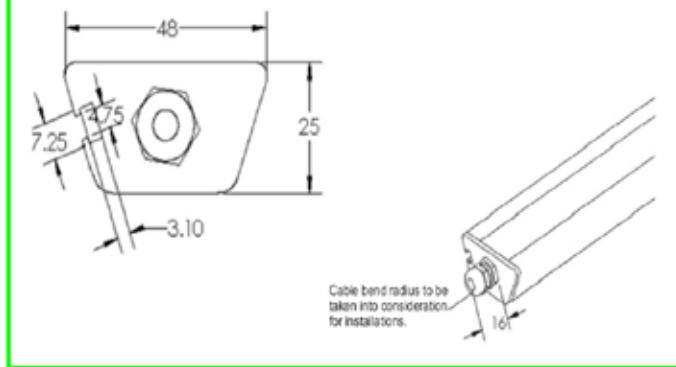

## Features

Lumen Output	600mm=1920 Lum 1200mm=3480 Lum
Wattage	33.6Watt - 67.2Watt
Input Power	240 Volts
Efficacy	72.5 Lum/Watt
Color Temperature (CCT)	3100k - 6500k
Color Rendering Index (CRI)	85
Beam Spread	6-15-25-40-Oval 15x25
Rated Life	50,000 Hrs
LEDs	24-48 Luxeon Rebel
Housing	Aluminium Extrusion
Mounting Options	Walls Floor Ceiling
Dimensions	48 x 25mm x 600mm-1200mm
Power Supply	350mA / 700mA
Voltage	12-30 Volts
Warranty	2 Years
Environment	IP50 or IP67

## PROFILE DIMENSIONS