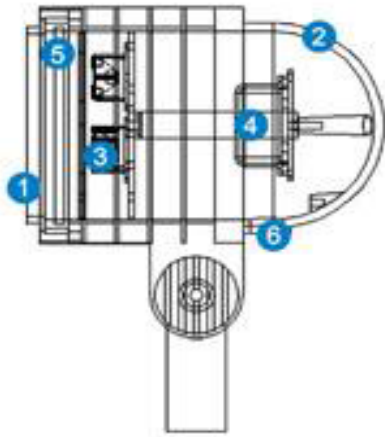

Features

Lumen Output	500
Wattage	14.5-Watts
Input Power	100 to 240 Volts
Efficacy	100 lm/W
Color Temperature (CCT)	3500K to 6500K
Color Rendering Index (CRI)	75
Beam Spread	25 Degs 45 Degs
Rated Life	50,000 Hrs
LEDs	5 X Cree High power
Housing	Die Cast Aluminium Toughened Glass
Mounting Options	Base or Spike
Dimensions	108mm Die x 150mm
Power Supply	350mA Constant Current Driver
Voltage	12 Volts
Warranty	2 Years
Environment	IP67
Approvals	CE Approved and ROHS Compliant
Mercury reduction (compared to Fluorescent) (41.67mg)	

Web: www.edenillumination.com

BULLET

Light Distributions

1: Die cast Aluminium Trim

2: Die Cast Aluminium Housing

3: High Power LED

4: Power and Driver

5: 3mm Tempered Glass

6: PG9 Cable Gland

Weights & Thermal Data

Lamp Type	Weight (kg)	Minimum Operating Temp (-25 °C)	Maximum Ambient Temp (50 °C)
Led	.8		

Available Light Output Colours

Order Details

Description Code	LED Qty	Beam Angle Deg		LED Colour Option							Fitting Options	
		25	45	Red	Green	Blue	Amber	White	Warm White	RGB	Spike	Base
BULLET	5*3W	25	45	Red	Green	Blue	Amber	White	Warm White	RGB	Spike	Base
ED60-BUL		N	W	R	G	B	A	C/W	WW	RGB	SP	BA
*		*		*							*	