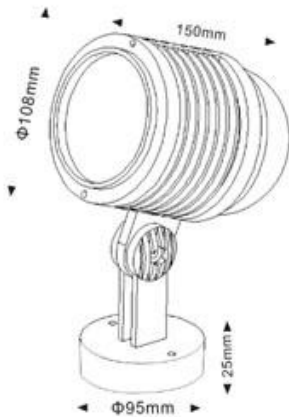

Features

Lumen Output	500
Wattage	14.5-Watts
Input Power	100 to 240 Volts
Efficacy	100 lm/W
Color Temperature (CCT)	3500K to 6500K
Color Rendering Index (CRI)	75
Beam Spread	25 Degs 45 Degs
Rated Life	50,000 Hrs
LEDs	5 X Cree High power
Housing	Die Cast Aluminium Toughened Glass
Mounting Options	Base or Spike
Dimensions	108mm Die x 150mm
Power Supply	350mA Constant Current Driver
Voltage	12 Volts
Warranty	2 Years
Environment	IP67
Approvals	CE Approved and ROHS Compliant
Mercury reduction (compared to Fluorescent) (41.67mg)	

Web: www.edenillumination.com

BULLET

Light Distributions

1: Die cast Aluminium Trim

2: Die Cast Aluminium Housing

3: High Power LED

4: Power and Driver

5: 3mm Tempered Glass

6: PG9 Cable Gland

Weights & Thermal Data

Lamp Type	Weight (kg)	Minimum Operating Temp (-25 °C)	Maximum Ambient Temp (50 °C)
Led	.8		

Available Light Output Colours

Order Details

Description Code	LED Qty	Beam Angle Deg		LED Colour Option							Fitting Options	
		25	45	Red	Green	Blue	Amber	White	Warm White	RGB	Spike	Base
BULLET	5*3W	25	45	Red	Green	Blue	Amber	White	Warm White	RGB	Spike	Base
ED60-BUL		N	W	R	G	B	A	C/W	WW	RGB	SP	BA
*		*		*							*	