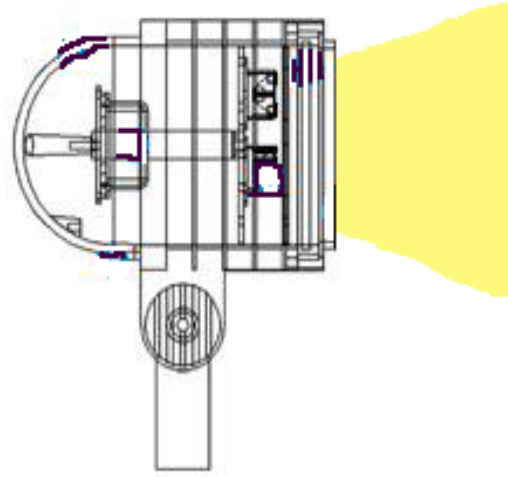

Features

Lumen Output	500
Wattage	14.5-Watts
Input Power	100 to 240 Volts
Efficacy	100 lm/W
Color Temperature (CCT)	3500K to 6500K
Color Rendering Index (CRI)	75
Beam Spread	25 Degs 45 Degs
Rated Life	50,000 Hrs
LEDs	5 X Cree High power
Housing	Die Cast Aluminium Toughened Glass
Mounting Options	Base or Spike
Dimensions	108mm Die x 150mm
Power Supply	350mA Constant Current Driver
Voltage	12 Volts
Warranty	2 Years
Environment	IP67
Approvals	CE Approved and ROHS Compliant
Mercury reduction (compared to Fluorescent) (41.67mg)	

Web: www.edenillumination.com

BULLET

Light Distributions

1: Die cast Aluminium Trim

2: Die Cast Aluminium Housing

3: High Power LED

4: Power and Driver

5: 3mm Tempered Glass

6: PG9 Cable Gland

Weights & Thermal Data

Lamp Type	Weight (kg)	Minimum Operating Temp (-25 °C)	Maximum Ambient Temp (50 °C)
Led	.8		

Available Light Output Colours

Order Details

Description Code	LED Qty	Beam Angle Deg		LED Colour Option							Fitting Options	
		25	45	Red	Green	Blue	Amber	White	Warm White	RGB	Spike	Base
BULLET	5*3W	25	45	Red	Green	Blue	Amber	White	Warm White	RGB	Spike	Base
ED60-BUL		N	W	R	G	B	A	C/W	WW	RGB	SP	BA
*		*		*							*	