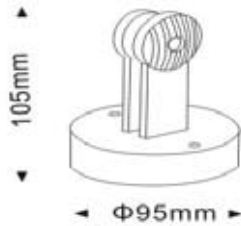

Features

Lumen Output	500
Wattage	14.5-Watts
Input Power	100 to 240 Volts
Efficacy	100 lm/W
Color Temperature (CCT)	3500K to 6500K
Color Rendering Index (CRI)	75
Beam Spread	25 Degs 45 Degs
Rated Life	50,000 Hrs
LEDs	5 X Cree High power
Housing	Die Cast Aluminium Toughened Glass
Mounting Options	Base or Spike
Dimensions	108mm Die x 150mm
Power Supply	350mA Constant Current Driver
Voltage	12 Volts
Warranty	2 Years
Environment	IP67
Approvals	CE Approved and ROHS Compliant
Mercury reduction (compared to Fluorescent) (41.67mg)	

Web: www.edenillumination.com

BULLET

Light Distributions

1: Die cast Aluminium Trim

2: Die Cast Aluminium Housing

3: High Power LED

4: Power and Driver

5: 3mm Tempered Glass

6: PG9 Cable Gland

Weights & Thermal Data

Lamp Type	Weight (kg)	Minimum Operating Temp (-25 °C)	Maximum Ambient Temp (50 °C)
Led	.8		

Available Light Output Colours

Order Details

Description Code	LED Qty	Beam Angle Deg		LED Colour Option							Fitting Options	
		25	45	Red	Green	Blue	Amber	White	Warm White	RGB	Spike	Base
BULLET	5*3W	25	45	Red	Green	Blue	Amber	White	Warm White	RGB	Spike	Base
ED60-BUL		N	W	R	G	B	A	C/W	WW	RGB	SP	BA
*		*		*							*	