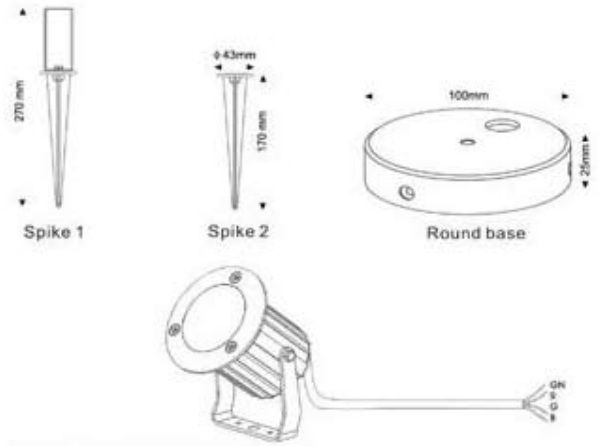

# CYGNUS

1: Stainless Steel Trim

2: Die Cast Alluminium Housing

3: High Power LED

4: Power and Driver

5: 3mm Tempered Glass

6: PG9 Cable Gland