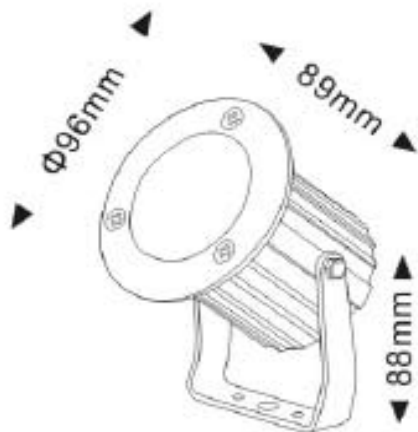

CYGNUS

1: Stainless Steel Trim

2: Die Cast Alluminium Housing

3: High Power LED

4: Power and Driver

5: 3mm Tempered Glass

6: PG9 Cable Gland