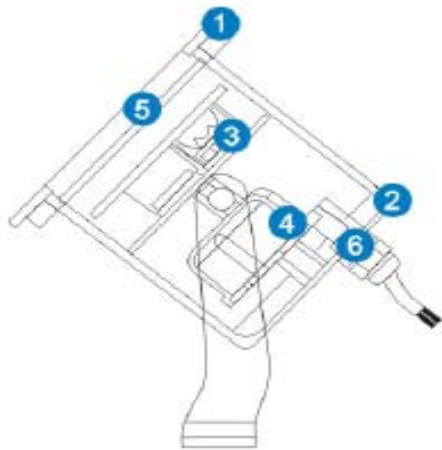

CYGNUS

1: Stainless Steel Trim

2: Die Cast Alluminium Housing

3: High Power LED

4: Power and Driver

5: 3mm Tempered Glass

6: PG9 Cable Gland