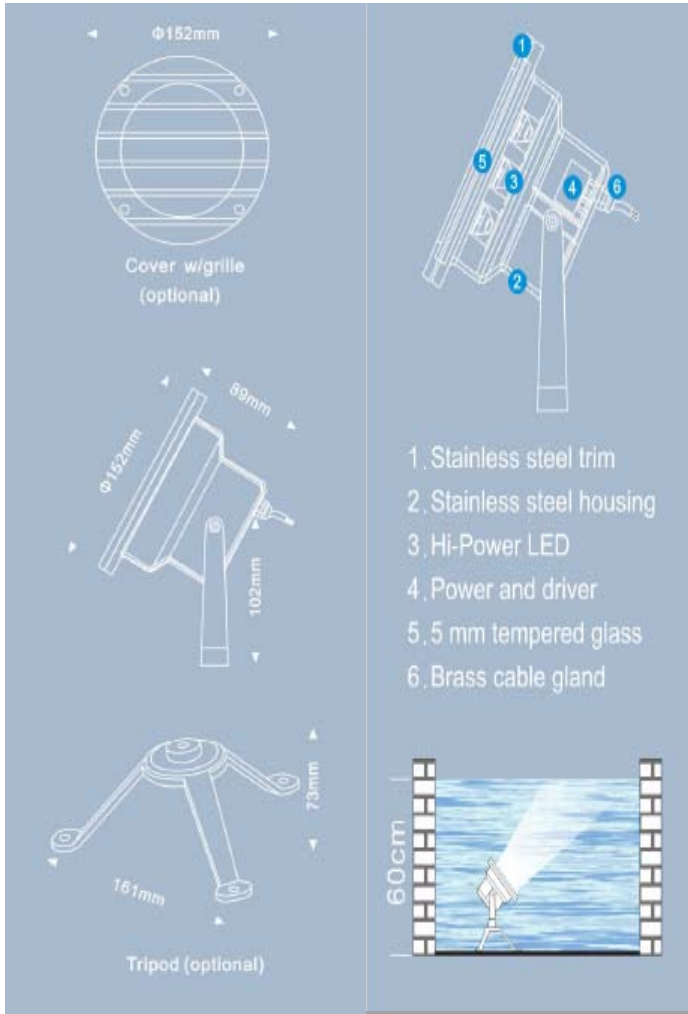

Landscape & Underwater Spot Light

Applications:

- Pool Lighting
- Outdoor floodlighting,
- Architecture lighting,

Features

Lumen Output	765 - 1200 Lumens
Wattage	8.5 to 21.5-Watts
Input Power	100 to 240 Volts
Efficacy	85 lm/W
Color Temperature (CCT)	3500K to 6500K
Color Rendering Index (CRI)	75
Beam Spread	15 Degs 25 Degs 45 Degs
Rated Life	50,000 Hrs
LEDs	7/9 X 3watt and 9x3watt 3 in 1
Housing	Die Cast Aluminium Toughened Glass
Mounting Options	Base
Dimensions	152mm Dia x 89mm
Power Supply	350mA Constant Current Driver
Voltage	24 Volts
Warranty	2 Years
Environment	IP68
Approvals	CE Approved and ROHS Compliant

PAVO

PAVO

Light Distributions

Weights & Thermal Data

Lamp Type	Weight (kg)	Minimum Operating Temp (-25 °C)	Maximum Ambient Temp (50 °C)
Led	2.8		

Order Details

Description Code	LED Quantity	Beam Angle		LED Colour Option									
		Deg	Deg	Red	Green	Blue	Amber	White	Warm White	RGB	RGB 3 IN 1		
Pavo	7*3W	9*3W	25	45									
			M	W									
ED60-PAVO-		*	*		*								