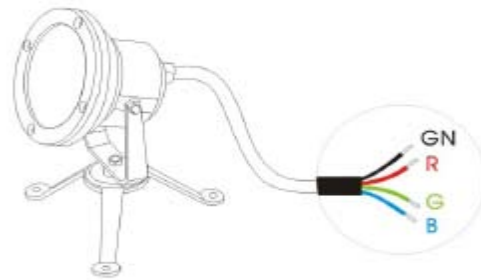

Landscape & Underwater Spot Light

Applications:

- Pool Lighting
- Outdoor floodlighting,
- Architecture lighting,

Features

Lumen Output	765 - 1200 Lumens
Wattage	8.5 to 21.5-Watts
Input Power	100 to 240 Volts
Efficacy	85 lm/W
Color Temperature (CCT)	3500K to 6500K
Color Rendering Index (CRI)	75
Beam Spread	15 Degs 25 Degs 45 Degs
Rated Life	50,000 Hrs
LEDs	7/9 X 3watt and 9x3watt 3 in 1
Housing	Die Cast Aluminium Toughened Glass
Mounting Options	Base
Dimensions	152mm Dia x 89mm
Power Supply	350mA Constant Current Driver
Voltage	24 Volts
Warranty	2 Years
Environment	IP68
Approvals	CE Approved and ROHS Compliant

PAVO

PAVO

Light Distributions

Weights & Thermal Data

Lamp Type	Weight (kg)	Minimum Operating Temp (-25 °C)	Maximum Ambient Temp (50 °C)
Led	2.8		

Order Details

Description Code	LED Quantity	Beam Angle		LED Colour Option									
		Deg	Deg	Red	Green	Blue	Amber	White	Warm White	RGB	RGB 3 IN 1		
Pavo	7*3W	9*3W	25	45									
			M	W									
ED60-PAVO-		*	*		*								