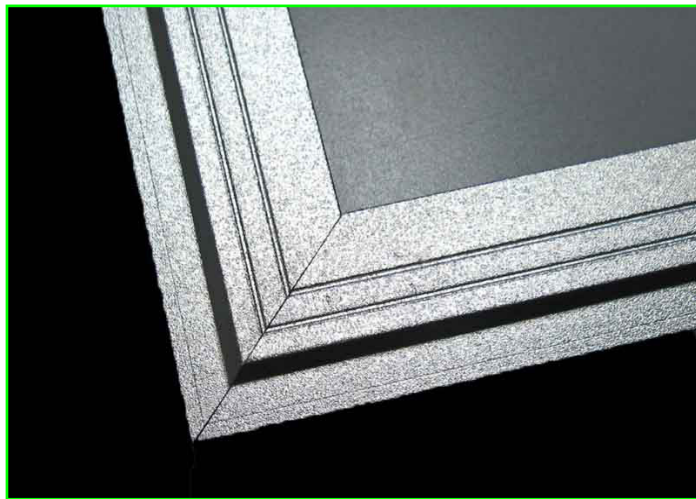

CORVUS

Light Distributions

Weights & Thermal Data

Lamp Type	Weight (kg)	Minimum Operating Temp (-30°C)	Maximum Ambient Temp (+45°C)
LED	5.6Kgs		

PANEL SIZE

Model	Watts	Lumens	LED Colours
300 X 300mm	17	1200lm	C/W N/W W/W
600 X 300mm	15	1080lm	C/W N/W W/W
600 x 300mm	23	1590lm	C/W N/W W/W
600 x 600mm	30	2160lm	C/W N/W W/W
600 x 600mm	45	3180lm	C/W N/W W/W
1200 x 300mm	45	3180lm	C/W N/W W/W
1200 x 600mm	65	4720lm	C/W N/W W/W

Order Details

Description Code	Type			Mounting Options		PANEL SIZE				LED Colours Available		
	Standard	Dimmable	Emergency	Mounted	Suspended	300 x 300mm	600 x 600mm	300 x 1200mm	600 x 1200mm	Cool White	Neutral White	Warm White
CORVUS	Standard	Dimmable	Emergency	Mounted	Suspended	300 x 300mm	600 x 600mm	300 x 1200mm	600 x 1200mm	Cool White	Neutral White	Warm White
ED61-CORV	S	D	EM	M	Su	30	60	312	612	C/W	N/W	W/W
*			*		*			*		*		

Example Order ED61-CORV-EM-Su-312-C/W

We reserve the right to make changes at any time in order to maintain the highest product quality.

The Fountain Business Park Ellis Street Coatbridge ML5 3AA
Phone: 07540 479985 Email: sales@edenillumination.com

The Studio 55 Castle Terrace Leven Fife KY8 5EU
Phone: 07905 565604 Email: sales@edenillumination.com

Web: www.edenillumination.com