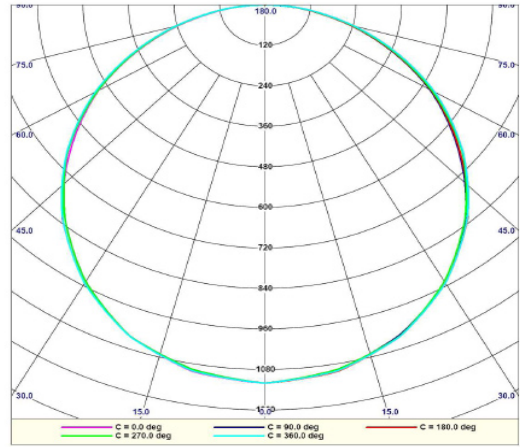

Features

Lumen Output	1080 to 4720 Lumens
Watts	14 to 65 max for 600x1200mm
Input Power	AC 100 ~ 240V, 50/60Hz
Efficacy	70 Lumens/watt Nominal
Color Temperature (CCT)	3500k - 6500k
Color Rendering Index (CRI)	88
Rated Life	50,000 Hrs +
LEDs	High-efficiency LEDs
Housing	Aluminium + PMMA LGP
Mounting Options	Recessed-Surface-Suspended
Dimensions	300 to 600mm Wide X 300 to 1200mm Length
Power Supply	Constant Current
Voltage	DC 36 VOLT
Warranty	5 Years - Driver
Certification	RoHS, EMC, CE, UL
Environment	IP44

CORVUS

Light Distributions

Weights & Thermal Data

Lamp Type	Weight (kg)	Minimum Operating Temp (-30°C)	Maximum Ambient Temp (+45°C)
LED	5.6Kgs		

PANEL SIZE

Model	Watts	Lumens	LED Colours
300 X 300mm	17	1200lm	C/W N/W W/W
600 X 300mm	15	1080lm	C/W N/W W/W
600 x 300mm	23	1590lm	C/W N/W W/W
600 x 600mm	30	2160lm	C/W N/W W/W
600 x 600mm	45	3180lm	C/W N/W W/W
1200 x 300mm	45	3180lm	C/W N/W W/W
1200 x 600mm	65	4720lm	C/W N/W W/W