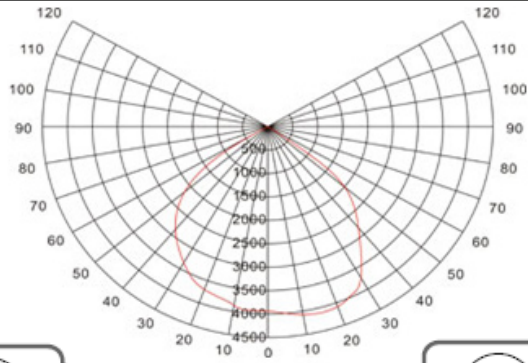

HiBay

Weights & Thermal Data

Lamp Type	Weight (kg)	Minimum Operating Temp (-20°C)	Maximum Ambient Temp (+40°C)
LED	3-5.5Kgs		

Description	Lumen Output	
HiBay 40W	CW 3500 Lumen	NW 3280 Lumen
HiBay 50W	CW 4300 Lumen	NW 4000 Lumen
HiBay 60W	CW 5200 Lumen	NW 4800 Lumen
HiBay 70W	CW 6000 Lumen	NW 5600 Lumen
HiBay 80W	CW 6800 Lumen	NW 6400 Lumen
HiBay 100W	CW 8500 Lumen	NW 8000 Lumen

Order Details

Description Code	Wattage						LED Colour Option	
	40W	50W	60W	70W	80W	100W	CW	WW
HiBay								
ED61-HB-								
*				*			*	

Example Order(*) ED61-HB-70W-CW

We reserve the right to make changes at any time in order to maintain the highest product quality.

The Fountain Business Park Ellis Street Coatbridge ML5 3AA
Phone: 07540 479985 Email: sales@edenillumination.com

The Studio 55 Castle Terrace Leven Fife KY8 5EU
Phone: 07905 565604 Email: sales@edenillumination.com

Web: www.edenillumination.com

HIBAY-REV-A FEB-2010