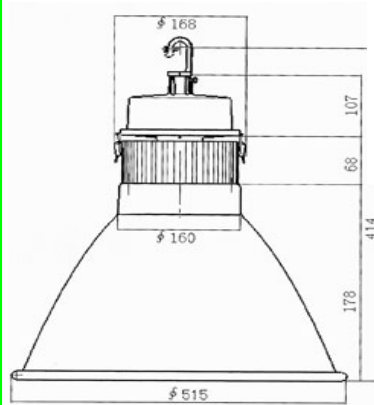

Weights & Thermal Data

Lamp Type	Weight (kg)	Minimum Operating Temp (-20°C)	Maximum Ambient Temp (+40°C)
LED	3-5.5Kgs		

Description	Lumen Output	
HiBay 40W	CW 3500 Lumen	NW 3280 Lumen
HiBay 50W	CW 4300 Lumen	NW 4000 Lumen
HiBay 60W	CW 5200 Lumen	NW 4800 Lumen
HiBay 70W	CW 6000 Lumen	NW 5600 Lumen
HiBay 80W	CW 6800 Lumen	NW 6400 Lumen
HiBay 100W	CW 8500 Lumen	NW 8000 Lumen