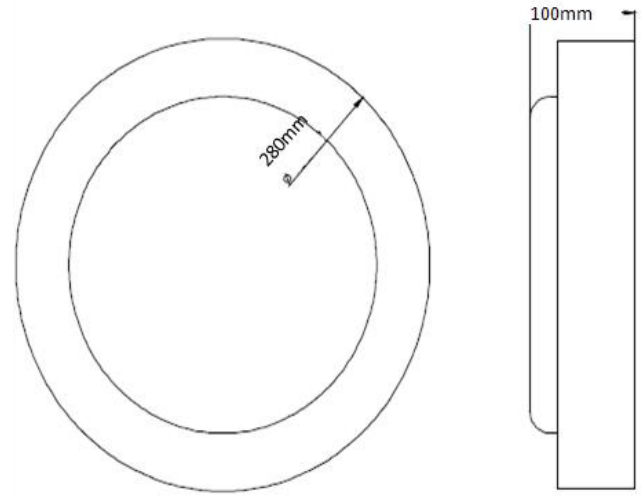

KYRO

Weights & Thermal Data

Lamp Type	Weight (kg)	Minimum Operating Temp (-20°C)	Maximum Ambient Temp (+50°C)
LED	1.05Kg		

KYRO-Square Also Available 315 x 315 x 100mm

Order Details

Description Code	Product			Wattage				LED Colour Option			Shape		
	Standard	Sensor	Emergency	10W	12W	15W	18W	WarmWhite	Neutral White	Cool White	Square-C	Round-A	Round-B
KYRO	ST	SE	EM	10	12	15	18	WW	NW	CW	SQ	RA	RB
KYRO													
*		*	*	*						*		*	
Example Order ED84-KYRO-SE-EM-10-CW-RA													