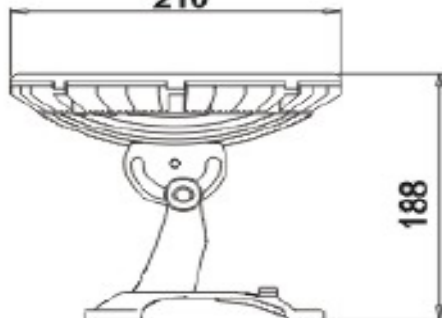

Web: www.edenillumination.com

TREMOR-PL

18 - LED

210

36 - LED

Weights & Thermal Data

| Lamp Type | Weight (kg) | Minimum Operating Temp (-25 °C) | Maximum Ambient Temp (50 °C) |
|-----------|-------------|---------------------------------|------------------------------|
| 18-LED | 2.6 | | |
| 36-LED | 4.4 | | |