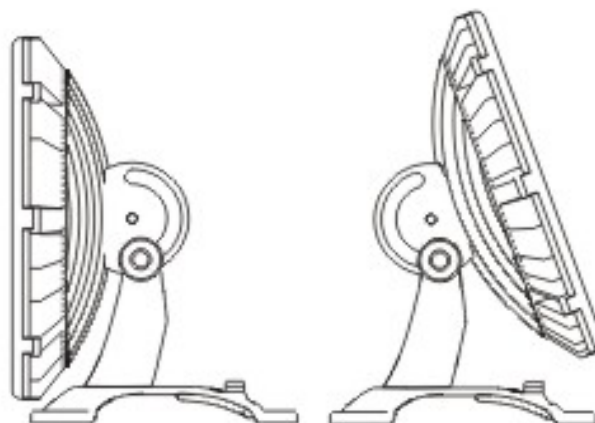

Web: www.edenillumination.com

TREMOR-PL

18 - LED

210

36 - LED

Weights & Thermal Data

| Lamp Type | Weight (kg) | Minimum Operating Temp (-25 °C) | Maximum Ambient Temp (50 °C) |
|-----------|-------------|---------------------------------|------------------------------|
| 18-LED | 2.6 | | |
| 36-LED | 4.4 | | |