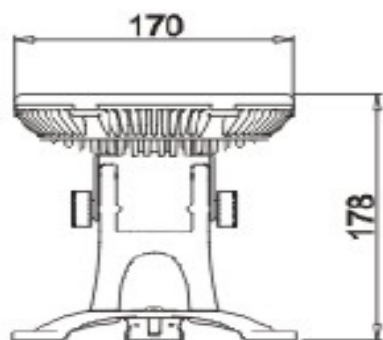

Applications:

- Outdoor floodlighting,
- Architecture lighting,
- Pool Lighting
- Fountain Lighting

Features

| | |
|-----------------------------|------------------------------------|
| Lumen Output | 18LED= 600 36LED=1200 |
| Wattage | 18=23 Watts 36=45Watts |
| Input Power | 100 to 240 Volts |
| Efficacy | 45 lm/W |
| Color Temperature (CCT) | 3500K to 6500K |
| Color Rendering Index (CRI) | 75 |
| Beam Spread | 15 Degs 30 Degs 45 Degs |
| Rated Life | 50,000 Hrs |
| LEDs | 18/36 X Cree High power |
| Housing | Die Cast Aluminium Toughened Glass |
| Mounting Options | Base |
| Dimensions | 18-170mm Dia 36-210mm Dia x 180mm |
| Power Supply | CTR-RGB-BOX |
| Voltage | 12 Volts |
| Warranty | 2 Years |
| Environment | IP68 |
| Approvals | CE Approved and ROHS Compliant |

Web: www.edenillumination.com

TREMOR-PL

18 - LED

210

36 - LED

Weights & Thermal Data

| Lamp Type | Weight (kg) | Minimum Operating Temp (-25 °C) | Maximum Ambient Temp (50 °C) |
|-----------|-------------|---------------------------------|------------------------------|
| 18-LED | 2.6 | | |
| 36-LED | 4.4 | | |