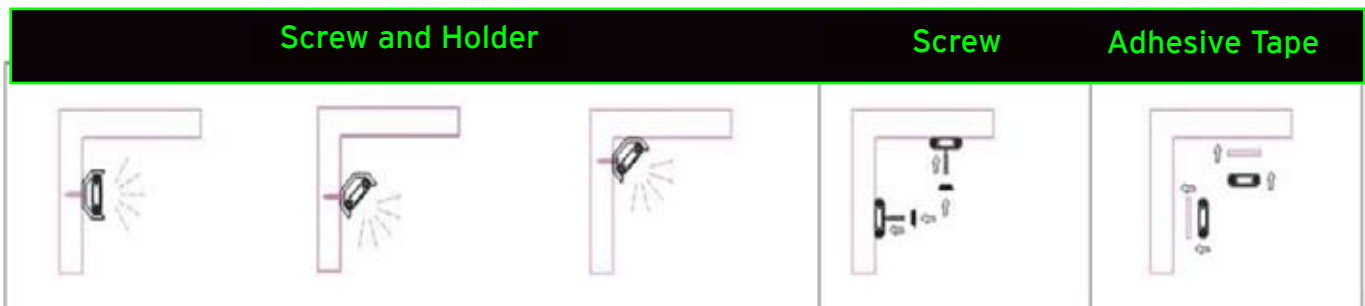

INSTALLATION OPTIONS

We reserve the right to make changes at any time in order to maintain the highest product quality.

The Fountain Business Park Ellis Street Coatbridge ML5 3AA
Phone: 07540 479985 Email: sales@edenillumination.com

The Studio 55 Castle Terrace Leven Fife KY8 5EU
Phone: 07905 565604 Email: sales@edenillumination.com

Web: www.edenillumination.com

ARK-R-REV-A SEP-2009