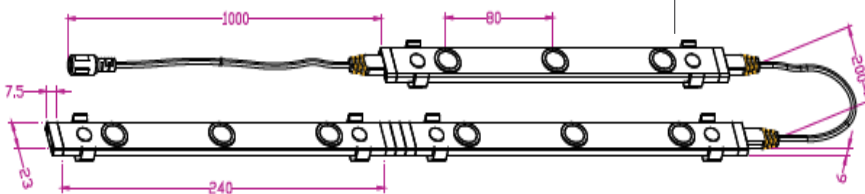

0.33M	0.66M	1M
L=320mm	CW 960Lux WW 507Lux	CW 295Lux WW 153Lux	CW 135Lux WW 45Lux
L=480mm	CW 1270Lux WW 612Lux	CW 403Lux WW 201Lux	CW 175Lux WW 66Lux

ARK-R