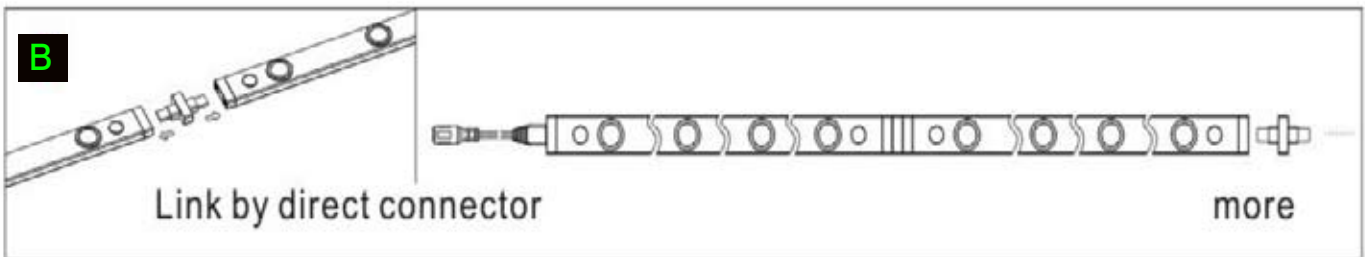

LINKING OPERATION