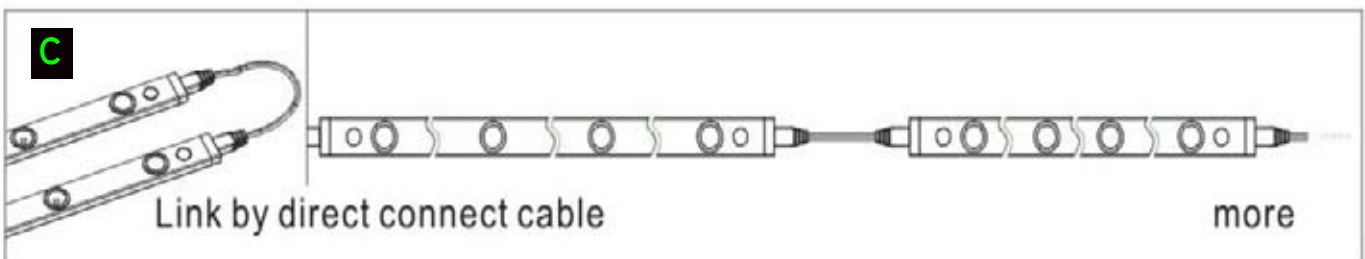

LINKING OPERATION