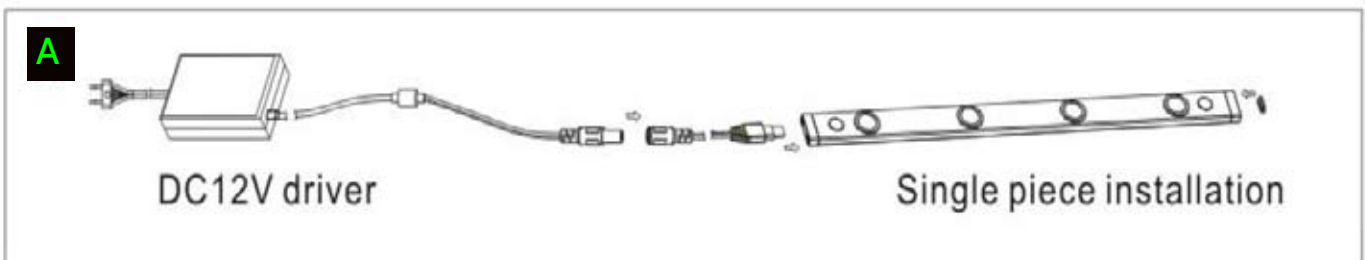

LINKING OPERATION