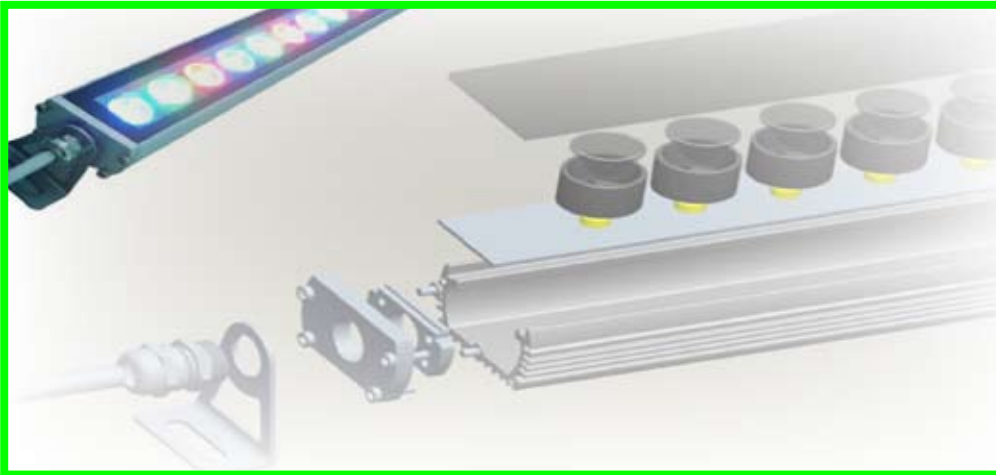

LEDs use a fraction of the power (80-90%) required by conventional filament bulbs.

The Fountain Business Park Ellis Street Coatbridge ML5 3AA
Phone: 07540 479985 Email:sales@edenillumination.com

The Studio 55 Castle Terrace Leven Fife KY8 5EU
Phone: 07905 565604 Email: sales@edenillumination.com

Web: www.edenillumination.com

IMAGO

Weights & Thermal Data

Lamp Type	Weight (kg)	Minimum Operating Temp (-40°C)	Maximum Ambient Temp (+80°C)
LED	2.0Kgs		

Construction

The durable aluminum shell is produced by whole-body molding processing technology which enables the good thermal management. The integrated system conducts heat away from the LED and transfers to the surrounding environment. Therefore the long life span of LED can be maintained.