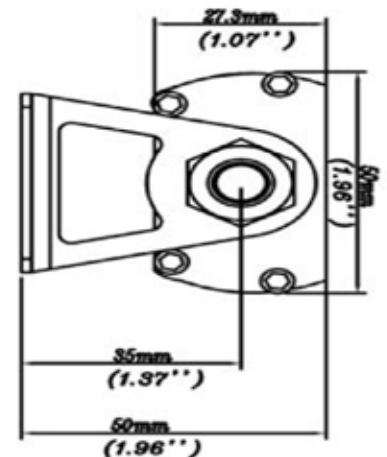

Order Details

Description Code	Length		Beam Angle 8-12-30-45-60 Degs						LED COLOUR					
	18	36	8	12	30	45	60	W	WW	R	G	B	Y	RGB
IMAGO														
ED95-IMAGO														
*	*		*											*

Example Order(*) ED95-IMAGO-18-8-RGB