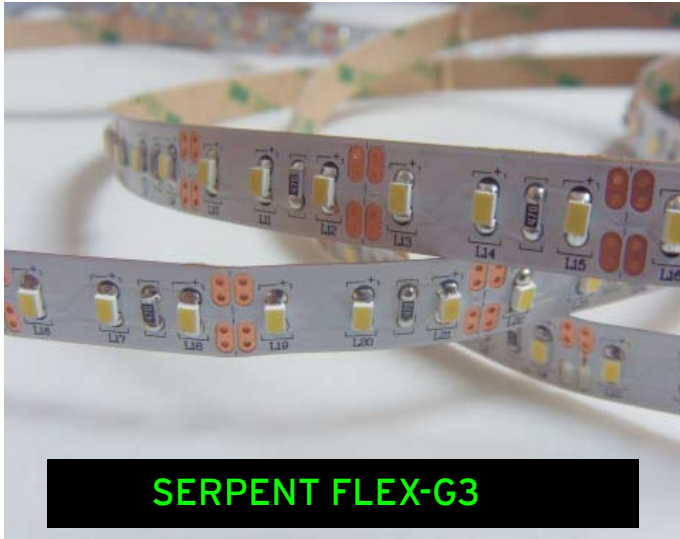

# SERPENT FLEX

 Led Lighting Solutions Provider

EDEN's SERPENT FLEX is so far the brightest flexible LED strip available in the market

**SERPENT FLEX-G3**

- The three key benefits of LEDs,
- Efficiency, Lifetime, and Safety,

## Features

Lumen Output	See Below
Input Power	220 to 240 Volts
Efficacy	N/A
Color Temperature (CCT)	3000K - 6000K
Color Rendering Index (CRI)	75
Beam Spread	120 Degs
Rated Life	50,000 Hrs
LEDs	Solid-state, high vibration resistant SMD chips.
Housing	Flexible LED Strip
Mounting Options	Double Sided Tape
Dimensions	10mm wide 5 metre roll
Power Supply	Transformer 12 Volts
Voltage	12Volt
Warranty	3 Years
Environment	IP20 OR IP65