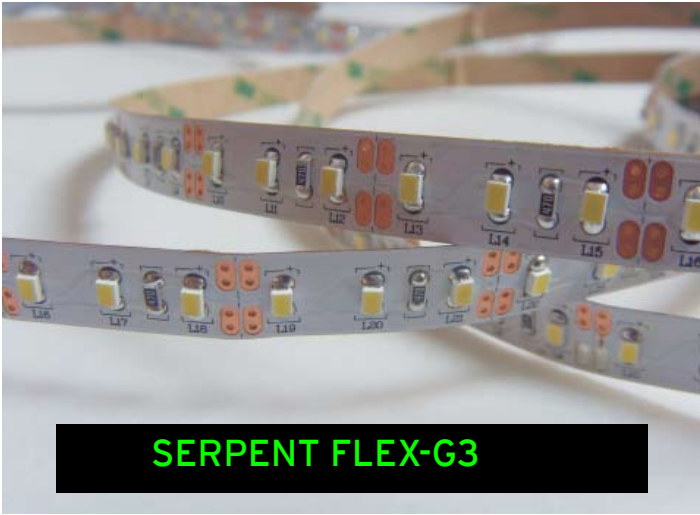

SERPENT FLEX-G3

HIGH
OUTPUT

Application

- Cove lighting
- Architectural lights for canopy, corridor, window, archway
- Backlight or edge lighting for signage
- DIY lights for home use
- Path and contour marking
- Decorative lights for holiday, event, show, exhibition

EDEN's SERPENT FLEX is so far the brightest flexible LED strip available in the market.

SERPENT FLEX-G3