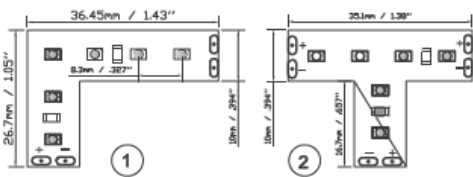

SERPENT FLEX-G3

HIGH
OUTPUT

Application

- Cove lighting
- Architectural lights for canopy, corridor, window, archway
- Backlight or edge lighting for signage
- DIY lights for home use
- Path and contour marking
- Decorative lights for holiday, event, show, exhibition

EDEN's SERPENT FLEX is so far the brightest flexible LED strip available in the market.

SERPENT FLEX-G3

Connectors for cut

- ① ED95-BID-CON1: Vertical connector
- ② ED95-BID-CON2: T-shape connector
- ③ ED95-BID-CON3: Ribbon to ribbon connector
- ④ ED95-BID-CON4: Ribbon to wire connector

500mm/20" Luminance(white 6500K)

Printed circuit board layout

Description Code	Length & Width (mm)	LED Qty	LED Type	Light Output (lm)	Beam Angle	Voltage (V DC)	Current (Amps)	Max. Power Consumption(W)	Continuous connection length (m)
ED95-SF-BID-W	5000 X 10	600	SMD LED	5100	120	12	8	96	10M
ED95-SF-BID-W/W	5000 X 10	600	SMD LED	4080	120	12	8	96	10M

Order Details

Description Code	Length & Width (mm)
ED95-SF-BID-W	Serpent Flex™, white 6000-7000K, 600 LEDs, 5m a reel, white
ED95-SF-BID-WW	Serpent Flex™, white 6000-7000K, 600 LEDs, 5m a reel, warm white
ED95-SF-WID10-W	Silicon sleeved waterproof Serpent Flex™, white 6000-7000K, 600 LEDs, 5m a reel, IP65, white
ED95-SF-WID10-WW	Silicon sleeved waterproof Serpent Flex™, white 2700-3500K, 600 LEDs, 5m a reel, IP65, warm white
ED95-SF-WID20-W	Epoxy potted waterproof Serpent Flex™, white 6000-7000K, 600 LEDs, 5m a reel, IP65, white
ED95-SF-WID20-WW	Epoxy potted waterproof Serpent Flex™, white 2700-3500K, 600 LEDs, 5m a reel, IP65, warm white
ED95-SF-BID-CON1	vertical connector
ED95-SF-BID-CON2	T-Shape connector
ED95-SF-BID-CON3	ribbon-to-ribbon connector
ED95-SF-BID-CON4	ribbon-to-wire connector