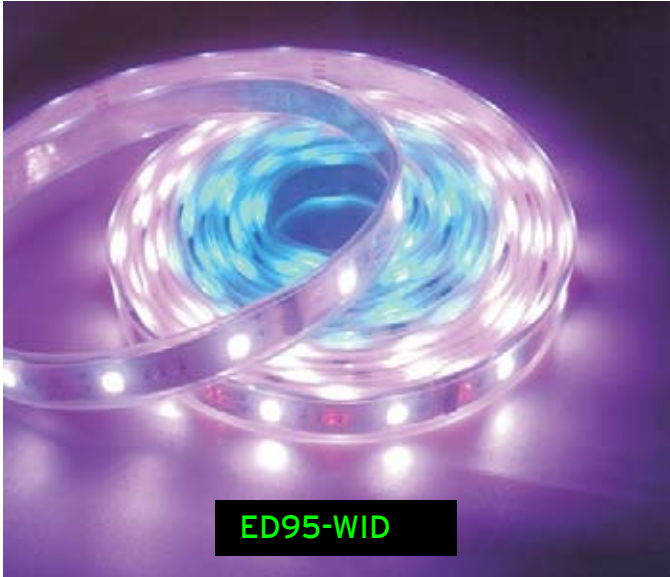

SERPENT FLEX G4 DIGIRibbon TMII

DigiRibbon

ED95-WID