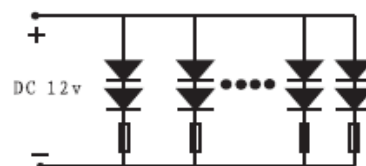

Dimension drawing (Unit:mm)

Description Code	DESCRIPTION	Order Details
ED95-SF-HID-R	Flexible SMD LED strip, 5m a reel, totally 390 LED's, cuttable every 3 LED's, 3M self-adhesive tape, 12V DC, red	
ED95-SF-HID-W	Flexible SMD LED strip, 5m a reel, totally 390 LED's, cuttable every 3 LED's, 3M self-adhesive tape, 12V DC, white	
ED95-SF-HID-WW	Flexible SMD LED strip, 5m a reel, totally 390 LED's, cuttable every 3 LED's, 3M self-adhesive tape, 12V DC, warm white	
ED95-SF-WHID-R	Waterproof flexible SMD LED strip, 5m a reel, totally 390 LED's, cuttable every 3 LED's, 3M self-adhesive tape, 12V DC, red	
ED95-SF-WHID-W	Waterproof flexible SMD LED strip, 5m a reel, totally 390 LED's, cuttable every 3 LED's, 3M self-adhesive tape, 12V DC, white	
ED95-SF-WHID-WW	Waterproof flexible SMD LED strip, 5m a reel, totally 390 LED's, cuttable every 3 LED's, 3M self-adhesive tape, 12V DC, warm white	

We reserve the right to make changes at any time in order to maintain the highest product quality.

The Fountain Business Park Ellis Street Coatbridge ML5 3AA
Phone: 07540 479985 Email: sales@edenillumination.com

The Studio 55 Castle Terrace Leven Fife KY8 5EU
Phone: 07905 565604 Email: sales@edenillumination.com

Web: www.edenillumination.com

SERPENT-FLEX-REV-A SEP-2009

© Copyright www.edenillumination.com