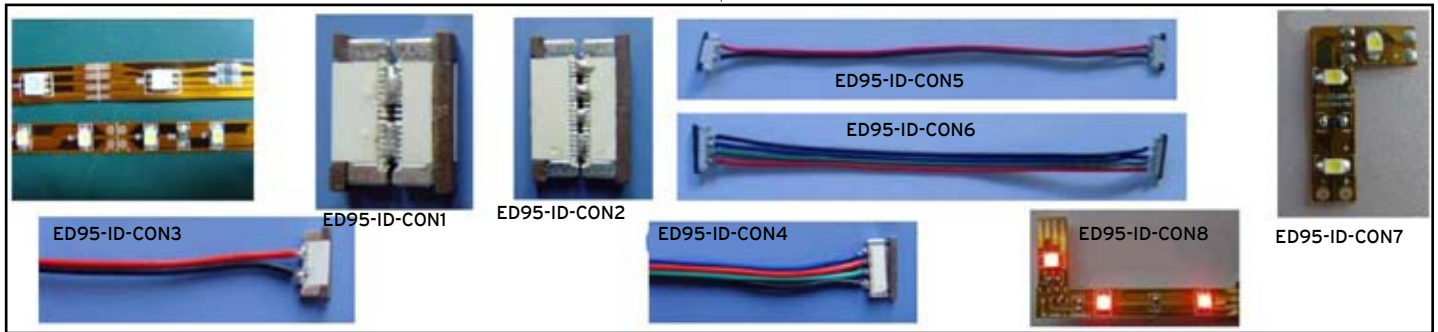

# SERPENT FLEX-G1

**HIGH  
OUTPUT**

**SERPENT FLEX-G1**

Description Code	Description	Description Code	Description
ED95-SF-ID-CON1	strip-to-strip connector for single color	ED95-ID-CON5	strip-to-strip connector for single color, curve installation
ED95-SF-ID-CON2	strip-to-strip connector for RGB	ED95-ID-CON6	strip-to-strip connector for RGB, curve installation
ED95-SF-ID-CON3	strip-to-power connector for single color	ED95-ID-CON7	vertical curve slip for single color
ED95-SF-ID-CON4	strip-to-power connector for RGB	ED95-ID-CON8	vertical curve slip for RGB color