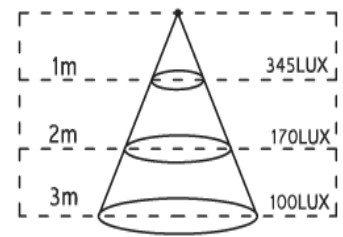

Connectors for cut

- ① ED95-BID-CON1: Vertical connector
- ② ED95-BID-CON2: T-shape connector
- ③ ED95-BID-CON3: Ribbon to ribbon connector
- ④ ED95-BID-CON4: Ribbon to wire connector