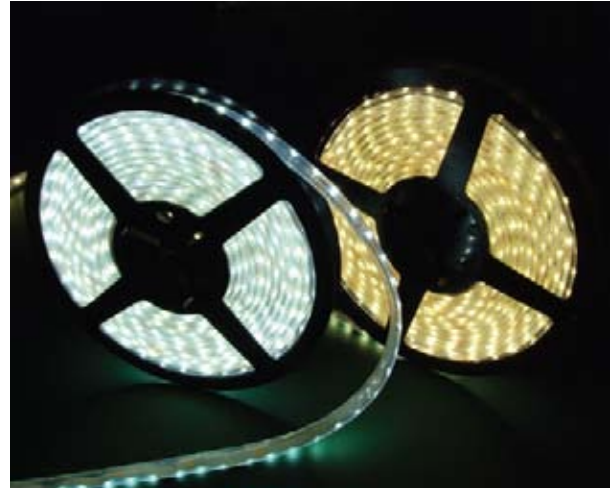

SERPENT FLEX G2

MiniRope™

Waterproof
Flexi Strip

Application

- Cove lighting
- Architectural lights for canopy, corridor, window, archway
- Backlight or edge lighting for signage
- DIY lights for home use
- Path and contour marking
- Decorative lights for holiday, event, show, exhibition
- Other outdoor use

Features

- Flexible enough to be bent at any angles
- Totally waterproof, IP65
- Designed for free cutting every 3 LEDs
- User can use DIY accessories for easy connection of cutting sections
- UV resistant, suitable for outdoor application
- Much brighter than normal rope light