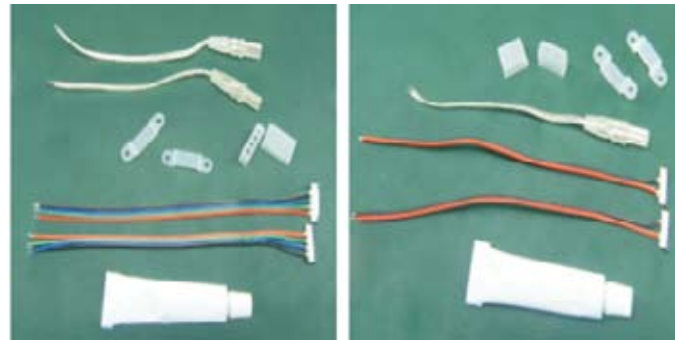

Dimension drawing (Unit:mm)

Description Code	DESCRIPTION	Order Details
ED95-SF-TWF2-R	silicion sleeved waterproof flexible SMD LED strip assembled with 3528(1210) SMD LED, 5m a reel, totally 300 LED's, 12V DC, red	
ED95-SF-TWF2-Y	silicion sleeved waterproof flexible SMD LED strip assembled with 3528(1210) SMD LED, 5m a reel, totally 300 LED's, 12V DC, yelow	
ED95-SF-TWF2-B	silicion sleeved waterproof flexible SMD LED strip assembled with 3528(1210) SMD LED, 5m a reel, totally 300 LED's, 12V DC, blue	
ED95-SF-TWF2-G	silicion sleeved waterproof flexible SMD LED strip assembled with 3528(1210) SMD LED, 5m a reel, totally 300 LED's, 12V DC, green	
ED95-SF-TWF2-W	silicion sleeved waterproof flexible SMD LED strip assembled with 3528(1210) SMD LED, 5m a reel, totally 300 LED's, 12V DC, white	
ED95-SF-TWF2-W/W	silicion sleeved waterproof flexible SMD LED strip assembled with 3528(1210) SMD LED, 5m a reel, totally 300 LED's, 12V DC, warm white	
ED95-TWF2-RGB	silicion sleeved waterproof flexible SMD LED strip assembled with 5060 SMD LED, 5m a reel, totally 150 LED's, 12V DC, RGB	

We reserve the right to make changes at any time in order to maintain the highest product quality.

The Fountain Business Park Ellis Street Coatbridge ML5 3AA
Phone: 07540 479985 Email: sales@edenillumination.com

The Studio 55 Castle Terrace Leven Fife KY8 5EU
Phone: 07905 565604 Email: sales@edenillumination.com

Web: www.edenillumination.com

SERPENT-FLEX-REV-A SEP-2009

© Copyright www.edenillumination.com