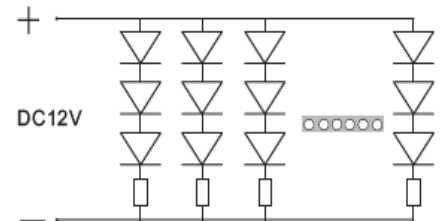

## Printed circuit board layout

Description Code	Length & Width (mm)	LED Qty	LED Type	Light Output (lm)	Beam Angle	Voltage (V DC)	Current (Amps)	Max. Power Consumption(W)	Continuous connection length (m)
ED95-SF-BID-W	5000 X 10	600	SMD LED	5100	120	12	8	96	10M
ED95-SF-BID-W/W	5000 X 10	600	SMD LED	4080	120	12	8	96	10M