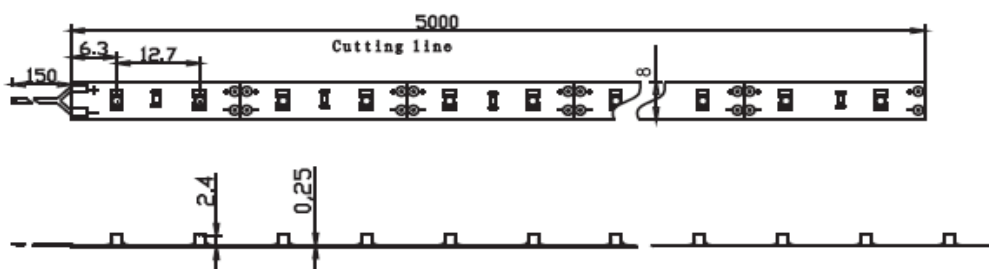

Dimension drawing (Unit:mm)

Description Code	DESCRIPTION	Order Details
ED95-SF-HID-R	Flexible SMD LED strip, 5m a reel, totally 390 LED's, cuttable every 3 LED's, 3M self-adhesive tape, 12V DC, red	
ED95-SF-HID-W	Flexible SMD LED strip, 5m a reel, totally 390 LED's, cuttable every 3 LED's, 3M self-adhesive tape, 12V DC, white	
ED95-SF-HID-WW	Flexible SMD LED strip, 5m a reel, totally 390 LED's, cuttable every 3 LED's, 3M self-adhesive tape, 12V DC, warm white	
ED95-SF-WHID-R	Waterproof flexible SMD LED strip, 5m a reel, totally 390 LED's, cuttable every 3 LED's, 3M self-adhesive tape, 12V DC, red	
ED95-SF-WHID-W	Waterproof flexible SMD LED strip, 5m a reel, totally 390 LED's, cuttable every 3 LED's, 3M self-adhesive tape, 12V DC, white	
ED95-SF-WHID-WW	Waterproof flexible SMD LED strip, 5m a reel, totally 390 LED's, cuttable every 3 LED's, 3M self-adhesive tape, 12V DC, warm white	

We reserve the right to make changes at any time in order to maintain the highest product quality.

The Fountain Business Park Ellis Street Coatbridge ML5 3AA
Phone: 07540 479985 Email: sales@edenillumination.com

The Studio 55 Castle Terrace Leven Fife KY8 5EU
Phone: 07905 565604 Email: sales@edenillumination.com

Web: www.edenillumination.com

SERPENT-FLEX-REV-A SEP-2009

© Copyright www.edenillumination.com