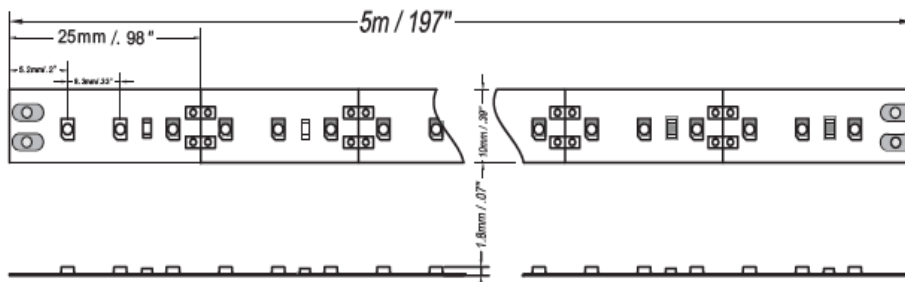

## Printed circuit board layout

Description Code	Length & Width (mm)	LED Qty	LED Type	Light Output (lm)	Beam Angle	Voltage (V DC)	Current (Amps)	Max. Power Consumption(W)	Continuous connection length (m)
ED95-SF-BID-W	5000 X 10	600	SMD LED	5100	120	12	8	96	10M
ED95-SF-BID-W/W	5000 X 10	600	SMD LED	4080	120	12	8	96	10M