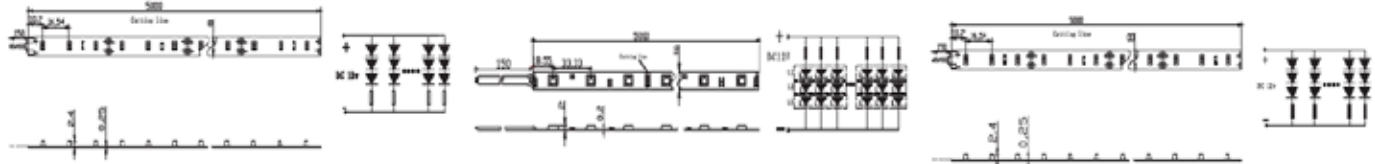

Dimension drawing (Unit:mm)

Description Code	Length & Width (mm)	LED Qty	LED Type	Light Output (lm)	Beam Angle	Voltage (V DC)	Current (Amps)	Max. Power Consumption(W)	Continuous connection length (m)
ED95-ID-W	5000 X 10	600	SMD LED	1200	120	12	2	24	10M
ED95-ID-W/W	5000 X 10	600	SMD LED	1000	120	12	2	24	10M

Description Code	DESCRIPTION	Order Details
ED95-SF-ID-R	flexible SMD LED strip, 5m a reel, totally 300 LED's, cuttable every 3 LED's, 3M self-adhesive tape, 12V DC, red	
ED95-SF-ID-Y	flexible SMD LED strip, 5m a reel, totally 300 LED's, cuttable every 3 LED's, 3M self-adhesive tape, 12V DC, yellow	
ED95-SF-ID-B	flexible SMD LED strip, 5m a reel, totally 300 LED's, cuttable every 3 LED's, 3M self-adhesive tape, 12V DC, blue	
ED95-SF-ID-G	flexible SMD LED strip, 5m a reel, totally 300 LED's, cuttable every 3 LED's, 3M self-adhesive tape, 12V DC, green	
ED95-SF-ID-W	flexible SMD LED strip, 5m a reel, totally 300 LED's, cuttable every 3 LED's, 3M self-adhesive tape, 12V DC, white	
ED95-SF-ID-W/W	flexible SMD LED strip, 5m a reel, totally 300 LED's, cuttable every 3 LED's, 3M self-adhesive tape, 12V DC, warm white	
ED95-SF-ID-RGB	flexible SMD LED strip, 5m a reel, totally 150 LED's, cuttable every 3 LED's, 3M self-adhesive tape, 12V DC, RGB	
ED95-SF-ID-RGB-B	flexible SMD LED strip, 5m a reel, totally 300 LED's, cuttable every 3 LED's, 3M self-adhesive tape, 12V DC, RGB	

We reserve the right to make changes at any time in order to maintain the highest product quality.

The Fountain Business Park Ellis Street Coatbridge ML5 3AA
Phone: 07540 479985 Email: sales@edenillumination.com

The Studio 55 Castle Terrace Leven Fife KY8 5EU
Phone: 07905 565604 Email: sales@edenillumination.com

SERPENT-FLEX-REV-A SEP-2009

Web: www.edenillumination.com

© Copyright www.edenillumination.com