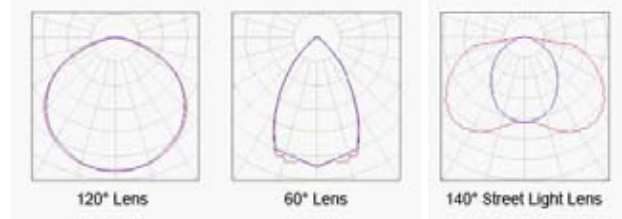

Weights & Thermal Data

Lamp Type	Weight (kg)	Minimum Operating Temp (-40°C)	Maximum Ambient Temp (+60°C)
LED	13Kgs		

FLOOD LIGHT