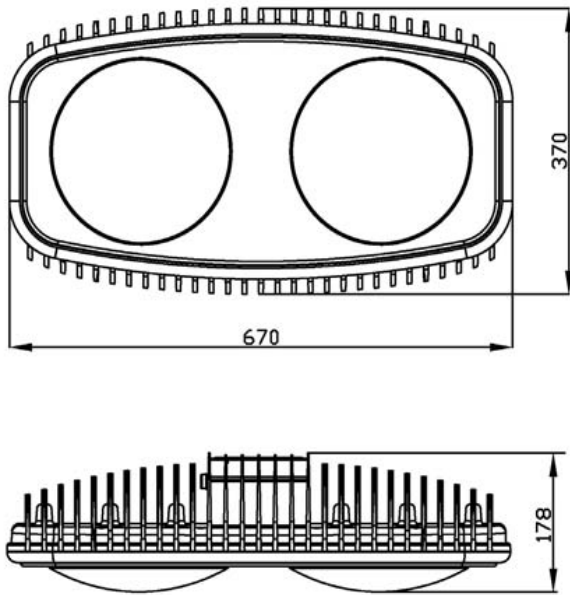

GENIUS-3

Standard Genius Dimension