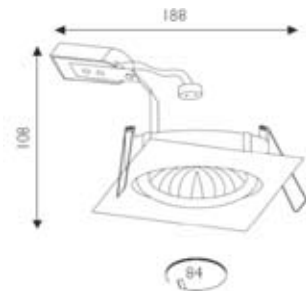

Also available in ED44-ATLW/BLC = Black Chrome ED44-ATLW/PN = Pearl Nickel ED44-ARLW/BB = Brushed Brass

- For use with Creed LED MR16
 - Available in 9 colours
 - 30° tilt angle
- ED44-ATLW/WH = White

- For use with Creed LED MR16
 - Available in 9 colours
 - 30° tilt angle
- ED44-ATLW/SC = Satin Chrome

- For use with Creed LED MR16
 - Available in 4 colours
 - 30° tilt angle
- ED44-LSQG/WH = White
ED44-LSQG/BR = Brass
ED44-LSQG/SC = Satin Chrome
ED44-LSQG/CH = Chrome

- For use with Creed LED MR16
 - Available in 4 colours
 - 30° tilt angle
- ED44-LVWW/WH = White
ED44-LVWW/BR = Brass
ED44-LVWW/SC = Satin Chrome
ED44-LVWW/CH = Chrome