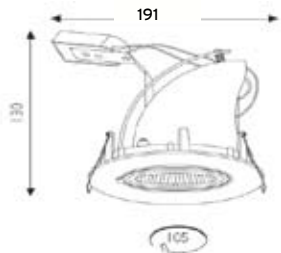

Also available in ED44-ATLW/BLC = Black Chrome ED44-ATLW/PN = Pearl Nickel ED44-ARLW/BB = Brushed Brass

- For use with Creed LED MR16
 - Available in 9 colours
 - 30° tilt angle
- ED44-ATLW/WH = White

- For use with Creed LED MR16
 - Available in 9 colours
 - 30° tilt angle
- ED44-ATLW/SC = Satin Chrome

- For use with Creed LED MR16
 - Available in 4 colours
 - 30° tilt angle
- ED44-LSQG/WH = White
ED44-LSQG/BR = Brass
ED44-LSQG/SC = Satin Chrome
ED44-LSQG/CH = Chrome

- For use with Creed LED MR16
 - Available in 4 colours
 - 30° tilt angle
- ED44-LVWW/WH = White
ED44-LVWW/BR = Brass
ED44-LVWW/SC = Satin Chrome
ED44-LVWW/CH = Chrome