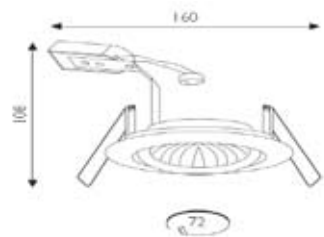

Also available in ED44-ATLW/BLC = Black Chrome ED44-ATLW/PN = Pearl Nickel ED44-ARLW/BB = Brushed Brass

- For use with Creed LED MR16
 - Available in 9 colours
 - 30° tilt angle
- ED44-ATLW/WH = White

- For use with Creed LED MR16
 - Available in 9 colours
 - 30° tilt angle
- ED44-ATLW/SC = Satin Chrome

- For use with Creed LED MR16
 - Available in 4 colours
 - 30° tilt angle
- ED44-LSQG/WH = White
ED44-LSQG/BR = Brass
ED44-LSQG/SC = Satin Chrome
ED44-LSQG/CH = Chrome

- For use with Creed LED MR16
 - Available in 4 colours
 - 30° tilt angle
- ED44-LVWW/WH = White
ED44-LVWW/BR = Brass
ED44-LVWW/SC = Satin Chrome
ED44-LVWW/CH = Chrome