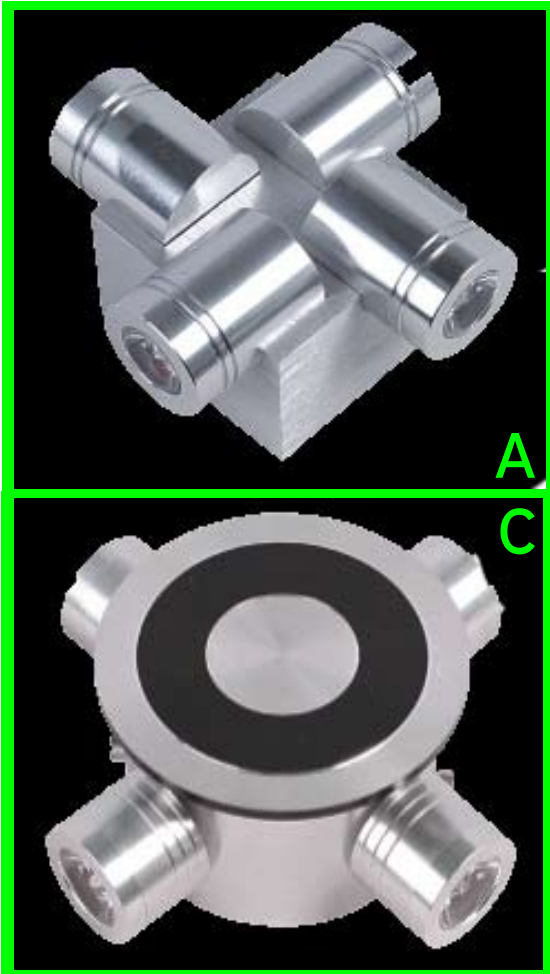

FORTUNA RANGE

Led Lighting Solutions Provider

FORTUNA

Applications:

- Hotels
- Offices
- Reception
- Bedroom
- Hallways
- Living Rooms

Energy efficient lighting with a stylish design

LEDs can withstand shock, vibration, frequent switching and extremes without compromising its long life

The LEDs on these Lights never have to be replaced saving you time, money and storage space for replacement bulbs

LEDs use a fraction of the power (80-90%) required by conventional filament bulbs.

Enlightened Benefit:

This product is made of pure recycleable aluminium Each time you buy our product, youre closing the recycling loop by buying recycled, minimizing waste. Unlike incandescent bulbs, LED bulbs produce minimal amounts of heat, so more electricity goes directly to generating light. Because they lack a filament that wont burn out, LED bulbs last much longer than incandescent bulbs.

Features

Lumen Output	SEE BELOW
Wattage	3.2 Watts
Input Power	100 to 240 Volts
Efficacy	85 lm/W
Color Temperature (CCT)	3500K to 6500K
Color Rendering Index (CRI)	75
Beam Spread	45 Degs
Rated Life	50,000 Hrs
LEDs	Cree High power
Housing	Machined Alluminium
Mounting Options	Wall
Dimensions	SEE BELOW
Power Supply	Plug Constant Current Driver
Voltage	24 Volts
Warranty	2 Years
Environment	IP54

The Fountain Business Park Ellis Street Coatbridge ML5 3AA
Phone: 07540 479985 Email: sales@edenillumination.com

The Studio 55 Castle Terrace Leven Fife KY8 5EU
Phone: 07905 565604 Email: sales@edenillumination.com

Web: www.edenillumination.com