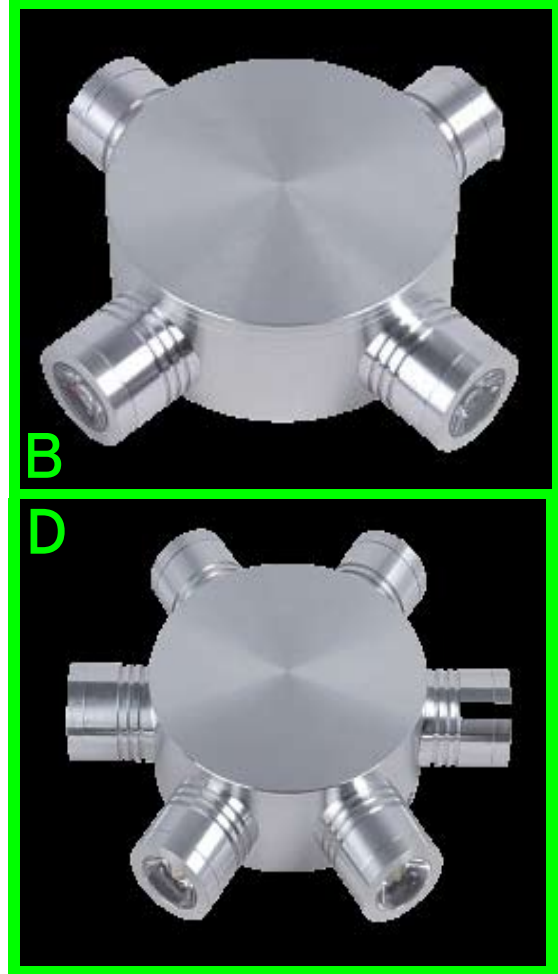

FORTUNA RANGE

Led Lighting Solutions Provider

FORTUNA

Applications:

- Hotels
- Offices
- Reception
- Bedroom
- Hallways
- Living Rooms

Energy efficient lighting with a stylish design

LEDs can withstand shock, vibration, frequent switching and extremes without compromising its long life

The LEDs on these Lights never have to be replaced saving you time, money and storage space for replacement bulbs

LEDs use a fraction of the power (80-90%) required by conventional filament bulbs.

Enlightened Benefit:

This product is made of pure recycleable aluminium Each time you buy our product, youre closing the recycling loop by buying recycled, minimizing waste. Unlike incandescent bulbs, LED bulbs produce minimal amounts of heat, so more electricity goes directly to generating light. Because they lack a filament that wont burn out, LED bulbs last much longer than incandescent bulbs.

Features

Lumen Output	SEE BELOW
Wattage	3.2 Watts
Input Power	100 to 240 Volts
Efficacy	85 lm/W
Color Temperature (CCT)	3500K to 6500K
Color Rendering Index (CRI)	75
Beam Spread	45 Degs
Rated Life	50,000 Hrs
LEDs	Cree High power
Housing	Machined Alluminium
Mounting Options	Wall
Dimensions	SEE BELOW
Power Supply	Plug Constant Current Driver
Voltage	24 Volts
Warranty	2 Years
Environment	IP54

The Fountain Business Park Ellis Street Coatbridge ML5 3AA
Phone: 07540 479985 Email: sales@edenillumination.com

The Studio 55 Castle Terrace Leven Fife KY8 5EU
Phone: 07905 565604 Email: sales@edenillumination.com

Web: www.edenillumination.com